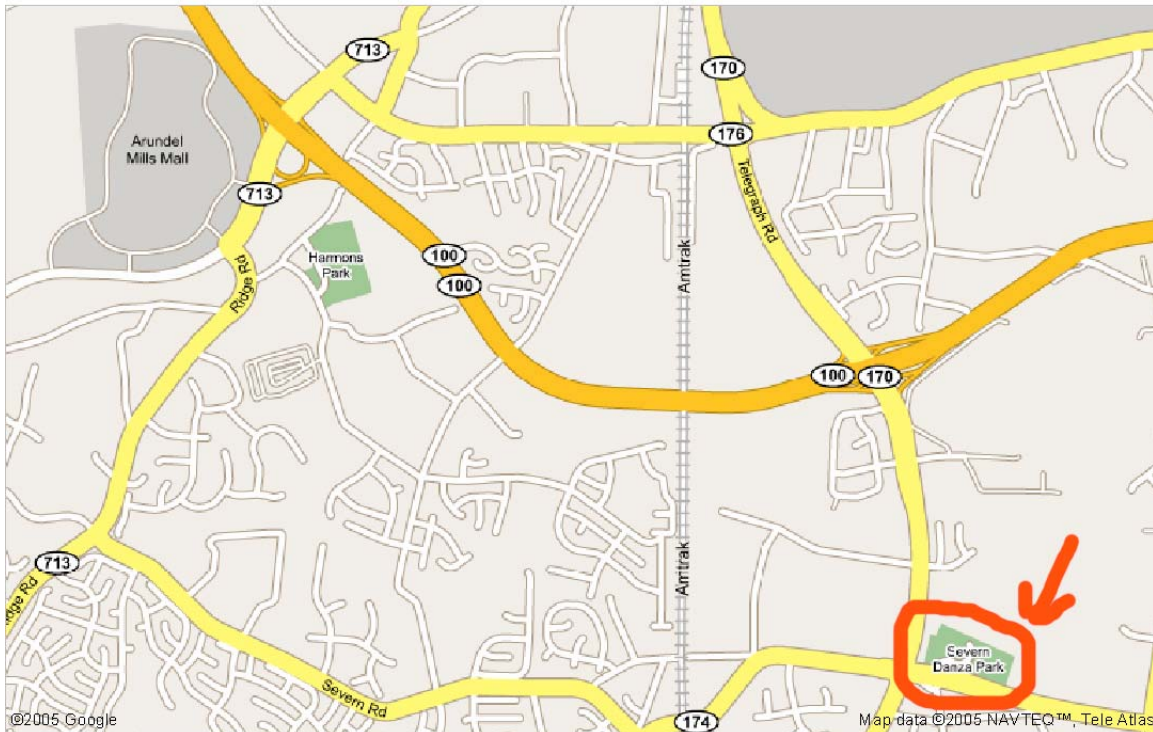

Directions to Severn-Danza Park (SAC)

From Baltimore

Take MD-295 South

Take the exit to 100 East

Take the TELEGRAPH RD (MD-170) exit towards LINTHICUM/ODENTON

Continue on TELEGRAPH RD (MD-170 South)

Turn left on Donaldson Avenue (MD-174)

Severn Danza Park is on the left

From Washington

Take MD-295 North

Take the exit to 100 East

Take the TELEGRAPH RD (MD-170) exit towards LINTHICUM/ODENTON

Continue on TELEGRAPH RD (MD-170 South)

Turn left on Donaldson Avenue (MD-174)

Severn Danza Park is on the left

From Western MD

Take 32 West

Take the TELEGRAPH RD (MD-170) exit

Left turn on the exit ramp towards (MD-170 North) Severn

Turn right on Donaldson Avenue (MD-174) – (CVS on the corner)

Severn Danza Park is on the left

From Annapolis

Take I-97 North

Take Right fork onto MD-32 West towards BOWIE/COLUMBIA

Take the TELEGRAPH RD exit towards (MD-170 North) Severn

Turn right on Donaldson Avenue (MD-174) – (CVS on the corner)