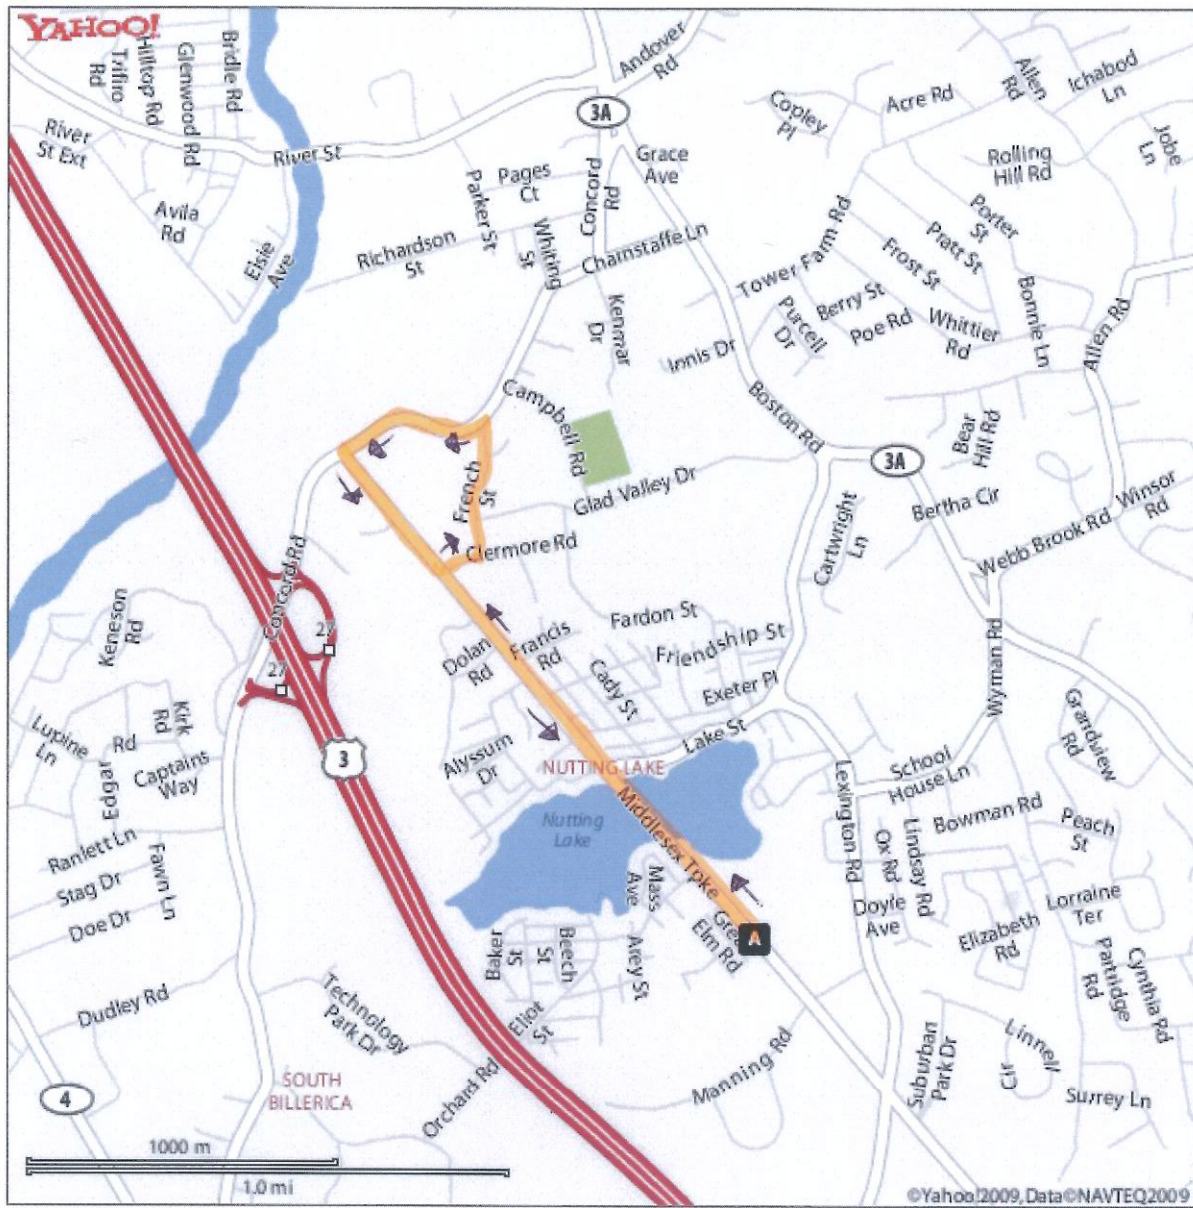

Map of Billerica Irish American Club (978) 663-3900

When using any driving directions or map, it's a good idea to do a reality check and make sure the road still exists, watch out for construction, and follow all traffic safety precautions. This is only to be used as an aid in planning.

Race starts and ends at The Irish American Club - 616 Middlesex Turnpike, Billerica, MA.