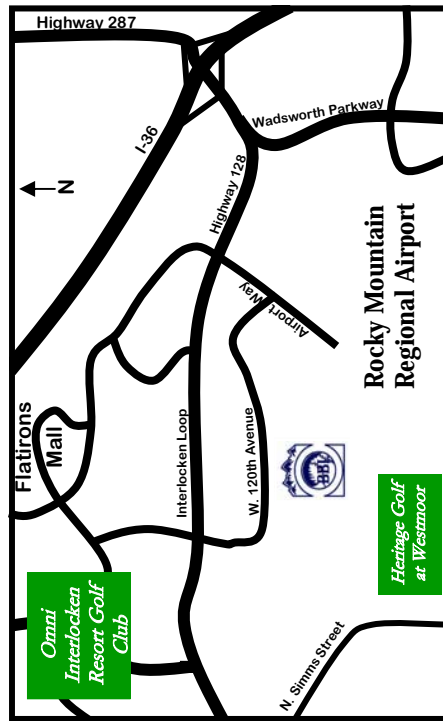

Map to Facility

Thank you to our Sponsors

One Base at a Time
Since 1990

Broomfield Baseball League

10900 W. 120th Avenue

Broomfield, CO 80020

720.495.5332

broomfieldbaseball@comcast.net