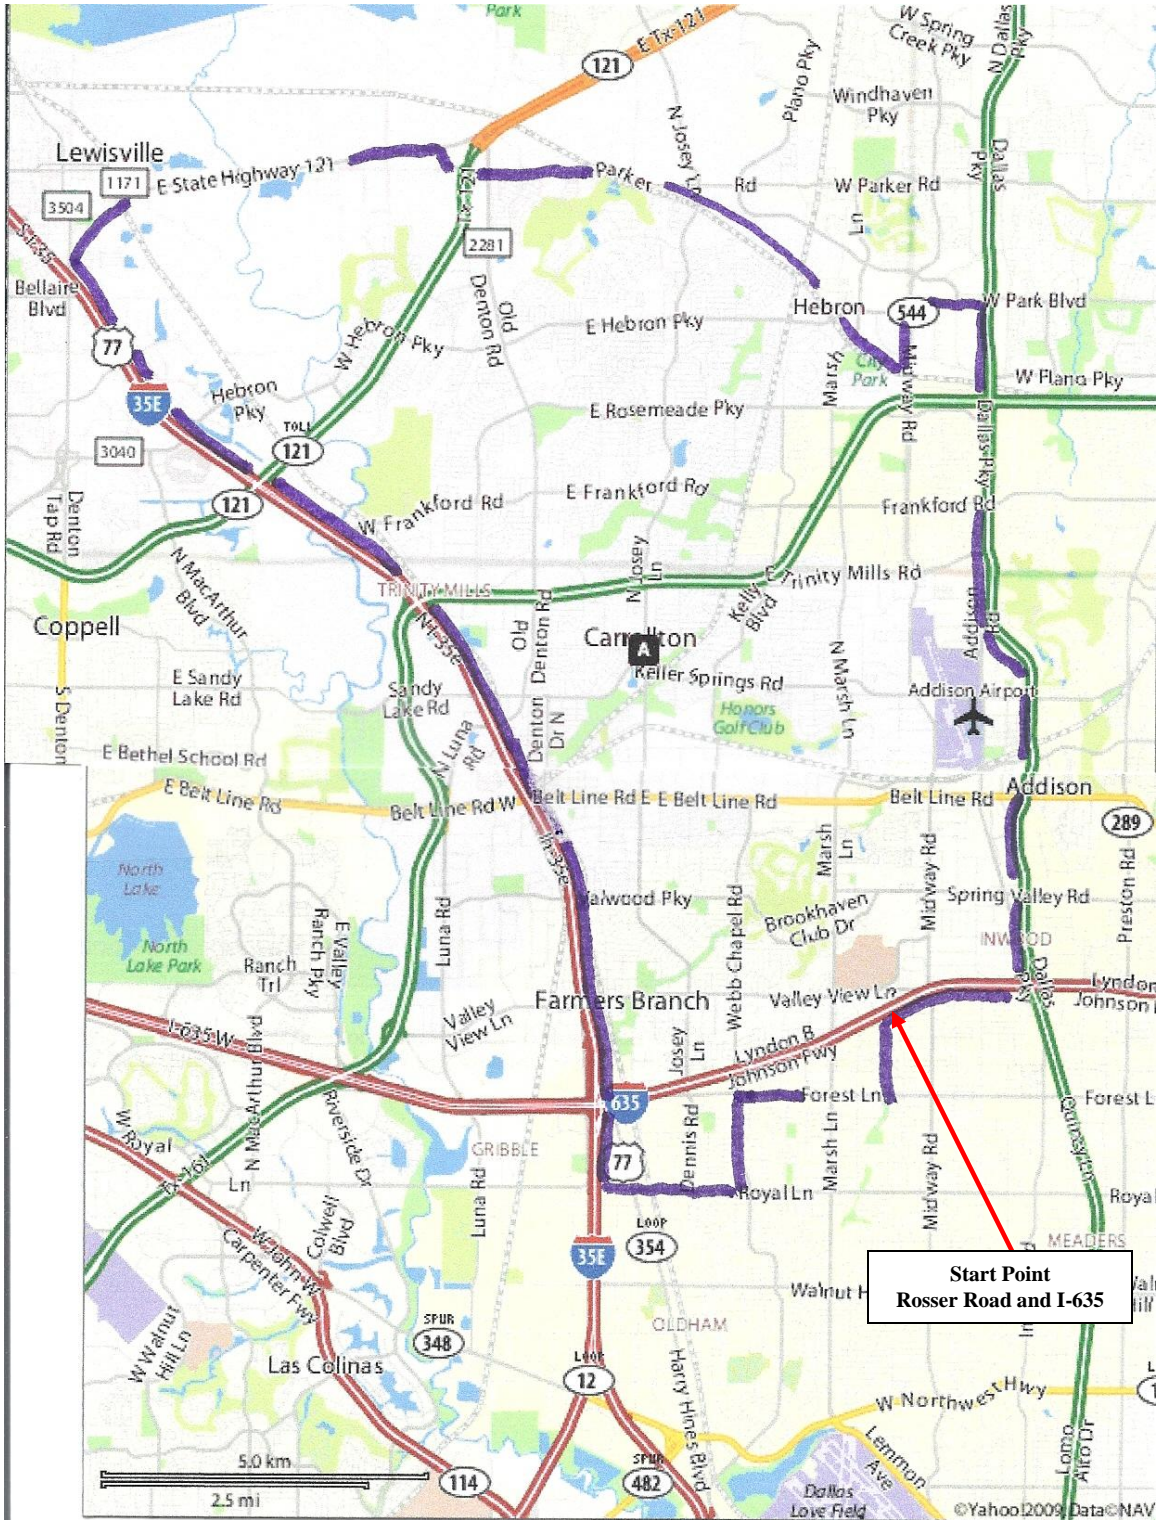

Carrollton Little League Boundaries Dec 7, 2009

Carrollton Little League Boundary Narrative Dec 6, 2009

Starting from the intersection of Rosser Road and I-635

Head east on I-635 to Dallas North Toll way

Head north on Dallas North Toll way to West Parker Road

West on West Parker road to Midway Road

South on Midway Road to West Plano Parkway

Northwest on West Plano Parkway to FM 544 East on FM 544 where it turns into Parker Road and on to FM 2281/FM544

North on FM 2281/544 to E. State Highway 121

West on East State Highway 121 to I35E

South on I35E to Royal Lane

East on Royal Lane to Webbs Chapel Road

North on Webbs Chapel Road to Forest Lane

East on Forest Lane to Rosser Road

North on Rosser Road to I-635