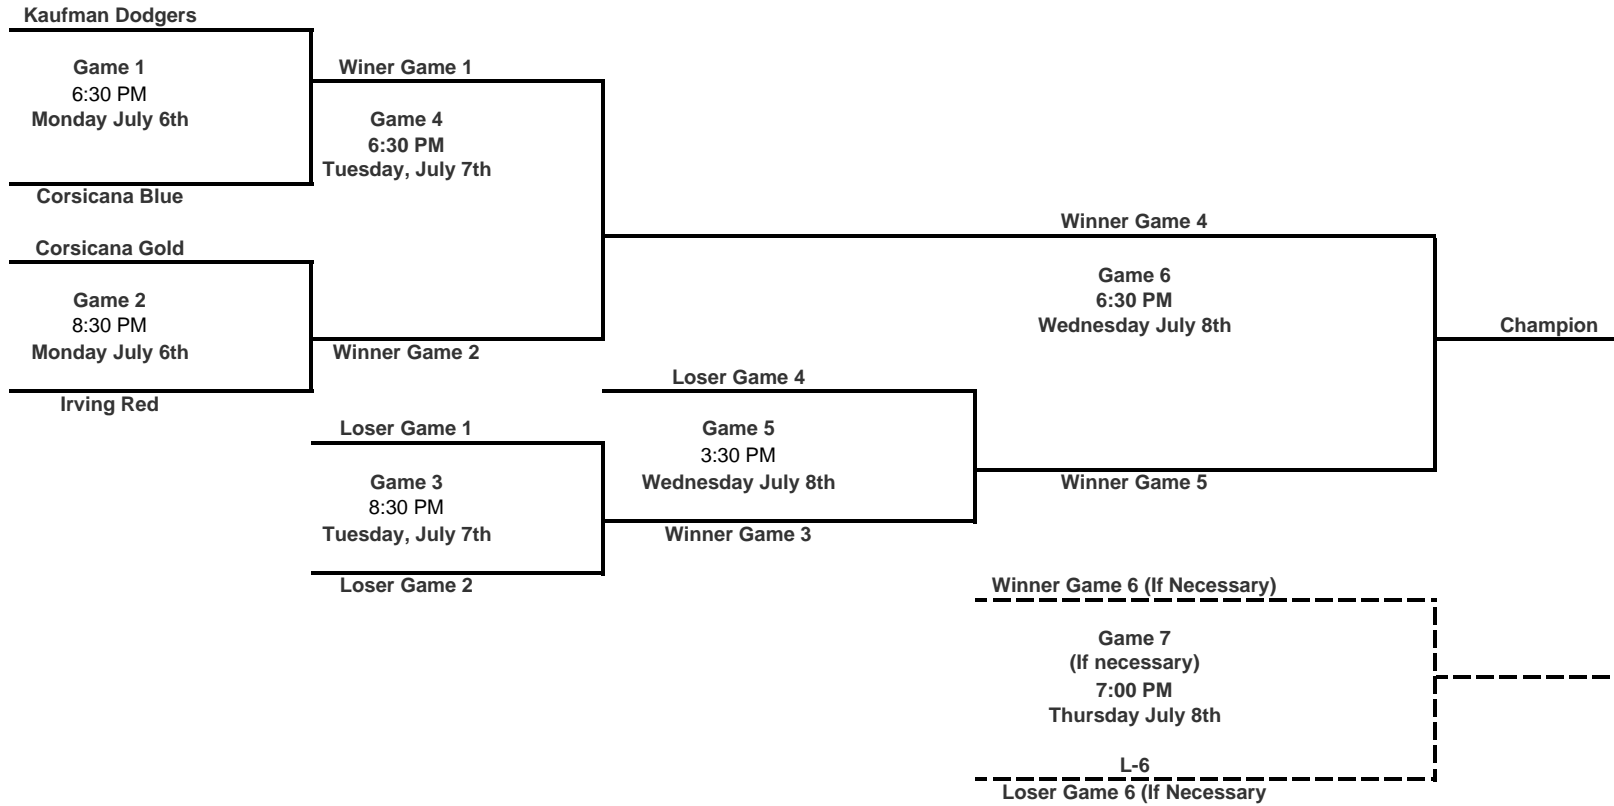

Pony Blue and Gold Teams

FOUR TEAM DOUBLE ELIMINATION

Teams
Kaufman Dodgers
Corsicana Blue
Corsicana Gold
Irving Red

Tournament Director
Tournament Location
Kaufman