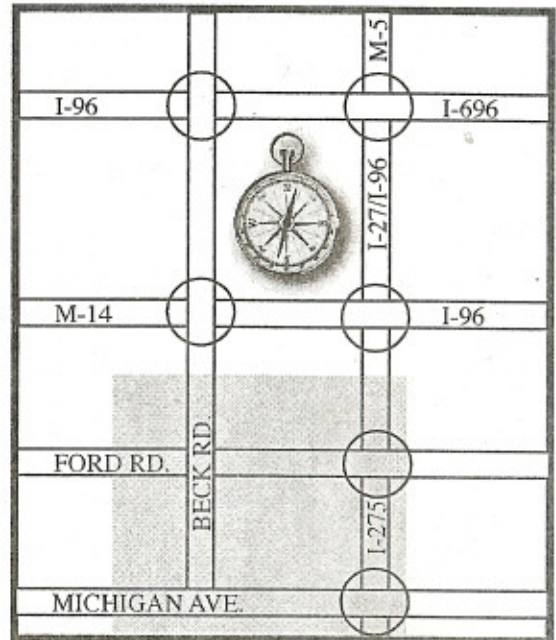

Canton Soccer Club Game Fields

1. **Independence Park*** - On Denton between Cherry Hill and Geddes
2. **Heritage Park** - On Canton Ctr between Cherry Hill and Palmer
3. **Flodin Park** - On Saltz between Sheldon and Lilley
4. **Griffin Park** - On Sheldon • North of Cherry Hill
5. **Freedom Park** - On Palmer • West of Sheldon
6. **CLUB OFFICE** - Located at 46245 Michigan Ave. • Inside High Velocity