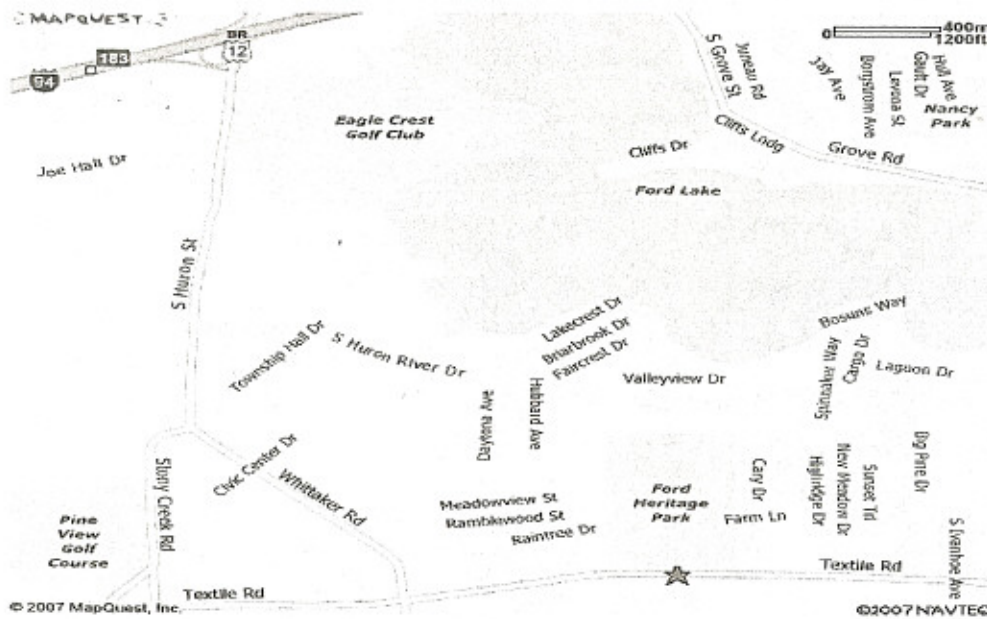

**Spring 2009
YPSILANTI LINCOLN SOCCER CLUB**

Ford Heritage Park, 8200 Textile Road, Ypsilanti, MI. 48197

From I-94 take exit 183 and go South on Huron St (Huron turns into Whittaker at Huron River Drive) go approximately 2 miles to Textile Rd. Turn Left (East) approximately 1/2 of a mile to Ford Heritage Park.

Bessie Hoffman School, 50700 Willow Road, Belleville, MI. 48111

From I-94 take exit 187 and go South on Rawsonville Rd approximately 7 miles to Willow Rd. Turn Left (East) approximately 1/3 of a mile to Bessie Hoffman Elementary.