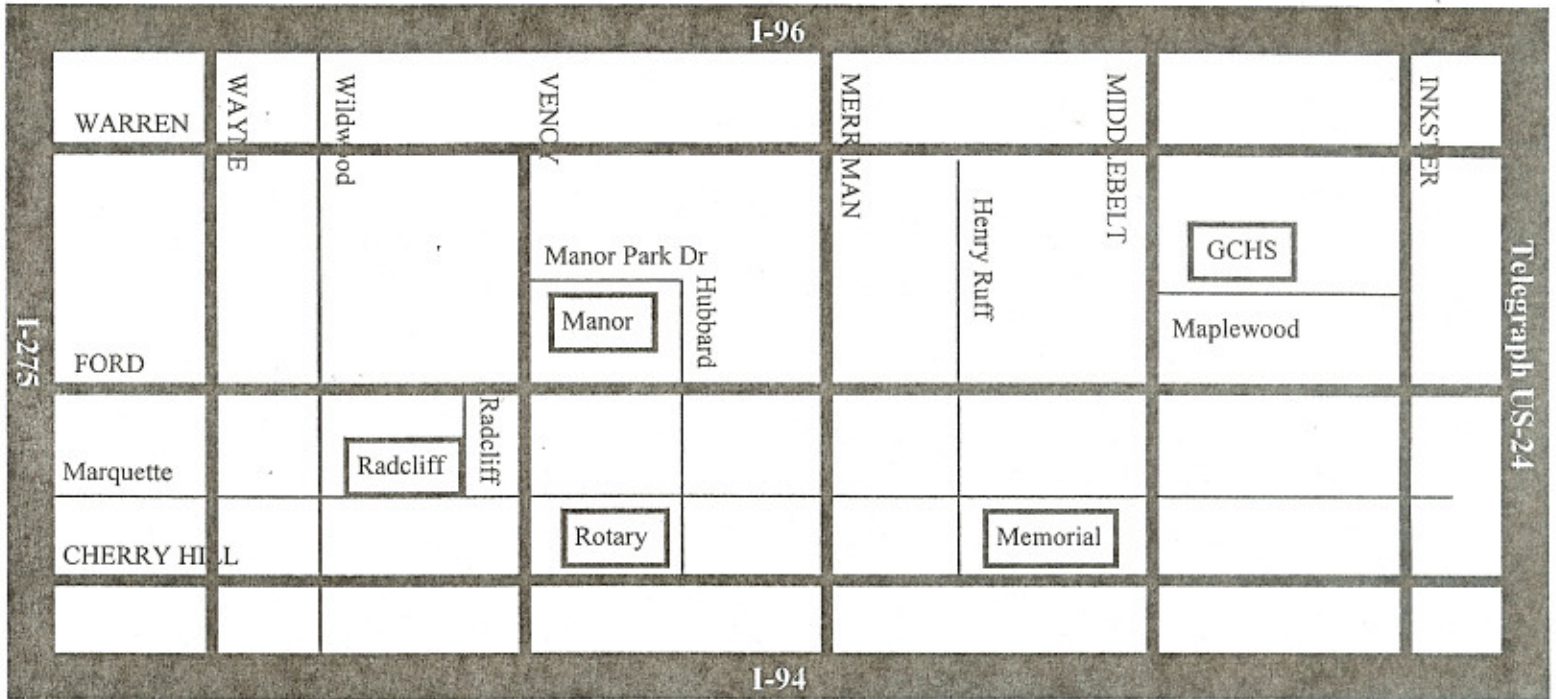

METRO SOCCER LEAGUE SPRING 2009

www.metrosoccer.org

Garden City Fields

Garden City, MI 48135

South from 96 to Warren = 3 miles
 East from 275 to Wayne = 2 miles
 North from 94 to Cherry Hill = 5 miles
 West from Telegraph to Inkster = 2 miles

Memorial Elementary - 30001 Marquette
 Manor - 32500 Manor Park Drive & Hubbard
 GCHS - 6500 Middlebelt (Behind High School)
 Rotary - 32500 Marquette & Hubbard

Grosse Ile, MI 48138

Grosse Ile Field
 South from I-94 to Northline = 4 miles
 South on Telegraph US-24
 Turn slight left to take the I-75 S ramp toward Toledo. Merge onto I-75 S.
 Merge onto West Rd exit 32 toward Grosse Ile
 Turn RIGHT onto ALLEN RD.
 Turn LEFT onto VAN HORN RD.
 Turn LEFT onto W JEFFERSON AVE.
 Turn RIGHT onto GROSSE ILE PKWY.
 Turn RIGHT onto MERIDIAN RD.
 Turn RIGHT onto INTREPID ST.
 Turn RIGHT onto HORNET AVE.
 End at 4th Ave & Hornet Ave