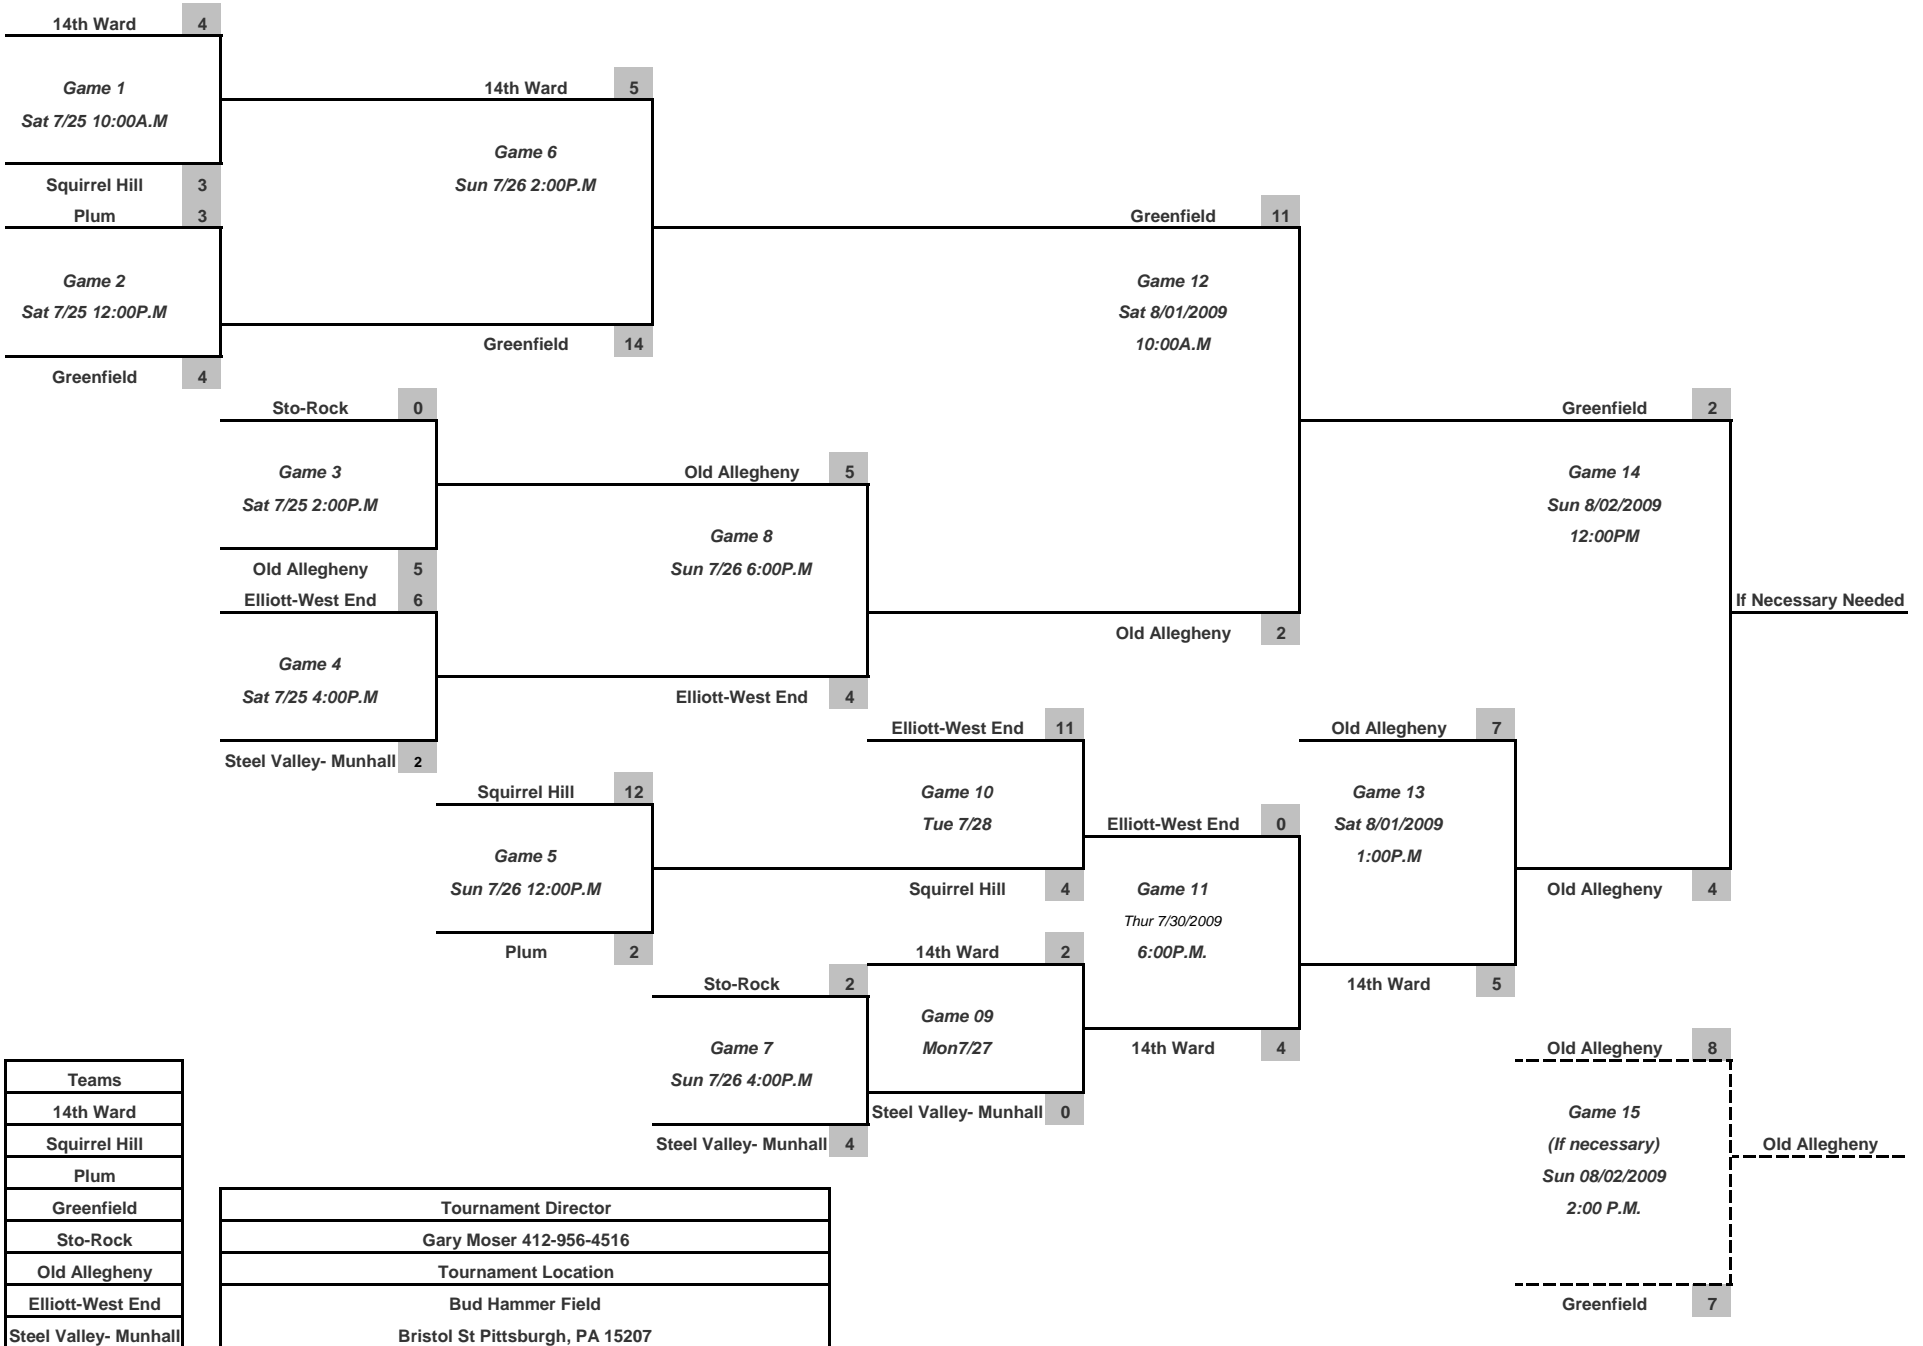

EIGHT TEAM DOUBLE ELIMINATION

Fill in team names under "Teams" section. Bracket will auto populate teams. Enter scores in small shaded cell to the right of the "Team" name. Bracket will auto populate next games.