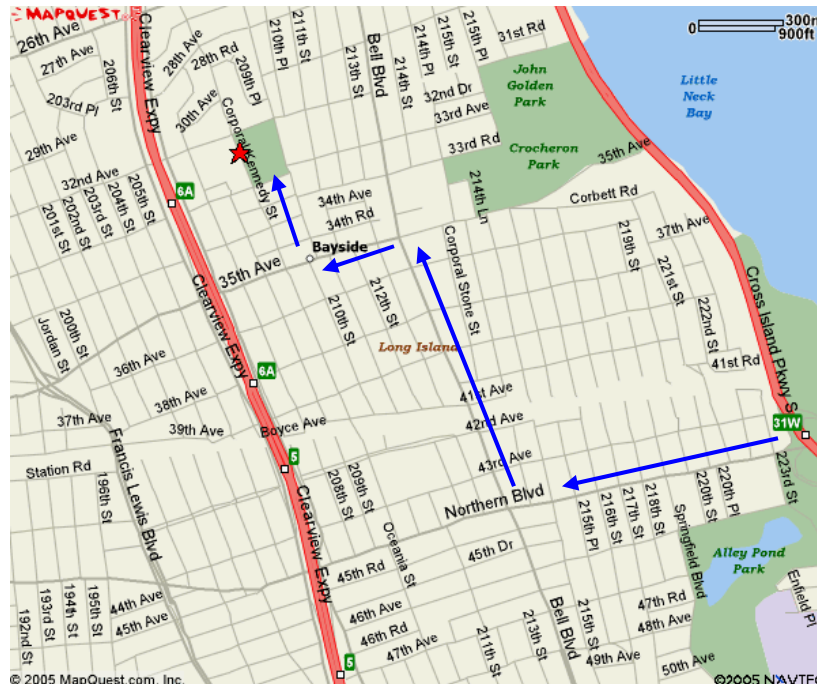

Take Northern Boulevard West till Bell Boulevard. Make a right turn on to Bell Blvd. Take Bell Blvd North. to 35th Avenue Make a left turn onto 35th Avenue Take 35th Avenue West to Corporal Kennedy Street. Make a right turn onto Cpl. Kennedy St. Take Cpl. Kennedy St North towards 32nd Avenue. Bayside HS should be on the left side facing a park. Enter through Main entrance. Please park on the street. (IF YOU WANT TO AVOID COMMERCIAL DISTRICT SEE ALT DIRECTIONS.)

The cost of admittance is probably still $1 for spectators. (REMEMBER: NO JEWELRY FOR SWIMMERS)

To return, you either retrace your route back to Bell Blvd or take Corporal Kennedy Street South to Northern Blvd. Make a left turn onto Northern Blvd. (East). Take Northern Blvd. to Cross Island Parkway. Take Cross Island Parkway South till the Grand Central (Exit 29?). Take the Grand Central West till the Jackie Robinson Parkway (Exit 15?). (The exit for the Jackie Robinson Parkway in from the left lane.) Take the Jackie Robinson Parkway South/West to Bushwick Avenue (Exit 2). Bear right onto Bushwick Avenue. Go West on Bushwick Avenue for approximately 4 blocks and make a left turn onto Eastern Parkway. Take Eastern Parkway South then West till its end at Grand Army Plaza.

IF STUCK IN TRAFFIC, CALL CHRIS MASON AT (917) 763-4667

★ = Bayside HS