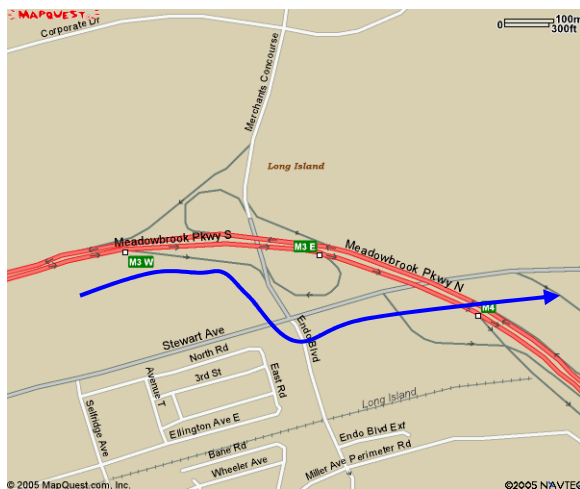

Exit Meadowbrook Parkway at Exit M3 - West. Follow the exit ramp/road till Stewart Avenue. Make a left turn onto Stewart Avenue. Take Stewart Avenue East to Merrick Avenue. Make a right turn onto Merrick Avenue. (Eisenhower Park will be on your left.) Take Merrick Avenue South into the Pool parking lot. Make a left turn into the Pool parking lot. If one lot is full there is another lot nearby. We will meet outside the pool entrance on the grass. There will be a fee (I think $5) for spectators. **(REMEMBER: NO JEWELRY FOR SWIMMERS)**

To return, make a left turn onto Merrick Avenue from the parking lots. Take Merrick Avenue South till Hempstead Turnpike. Make a right turn onto Hempstead Turnpike. Take Hempstead Turnpike several hundred feet to the entrance ramp of Meadowbrook Parkway - North. Take Meadowbrook Parkway North till the Grand Central. Take the Grand Central North (then West) till the Jackie Robinson Parkway (Exit 15?). (The exit for the Jackie Robinson Parkway is from the left lane.) Take the Jackie Robinson Parkway South/West to Bushwick Avenue (Exit 2). Bear right onto Bushwick Avenue. Go West on Bushwick Avenue for approximately 4 blocks and make a left turn onto Eastern Parkway. Take Eastern Parkway South then West till its end at Grand Army Plaza.

Exit M3 West From Meadowbrook Parkway