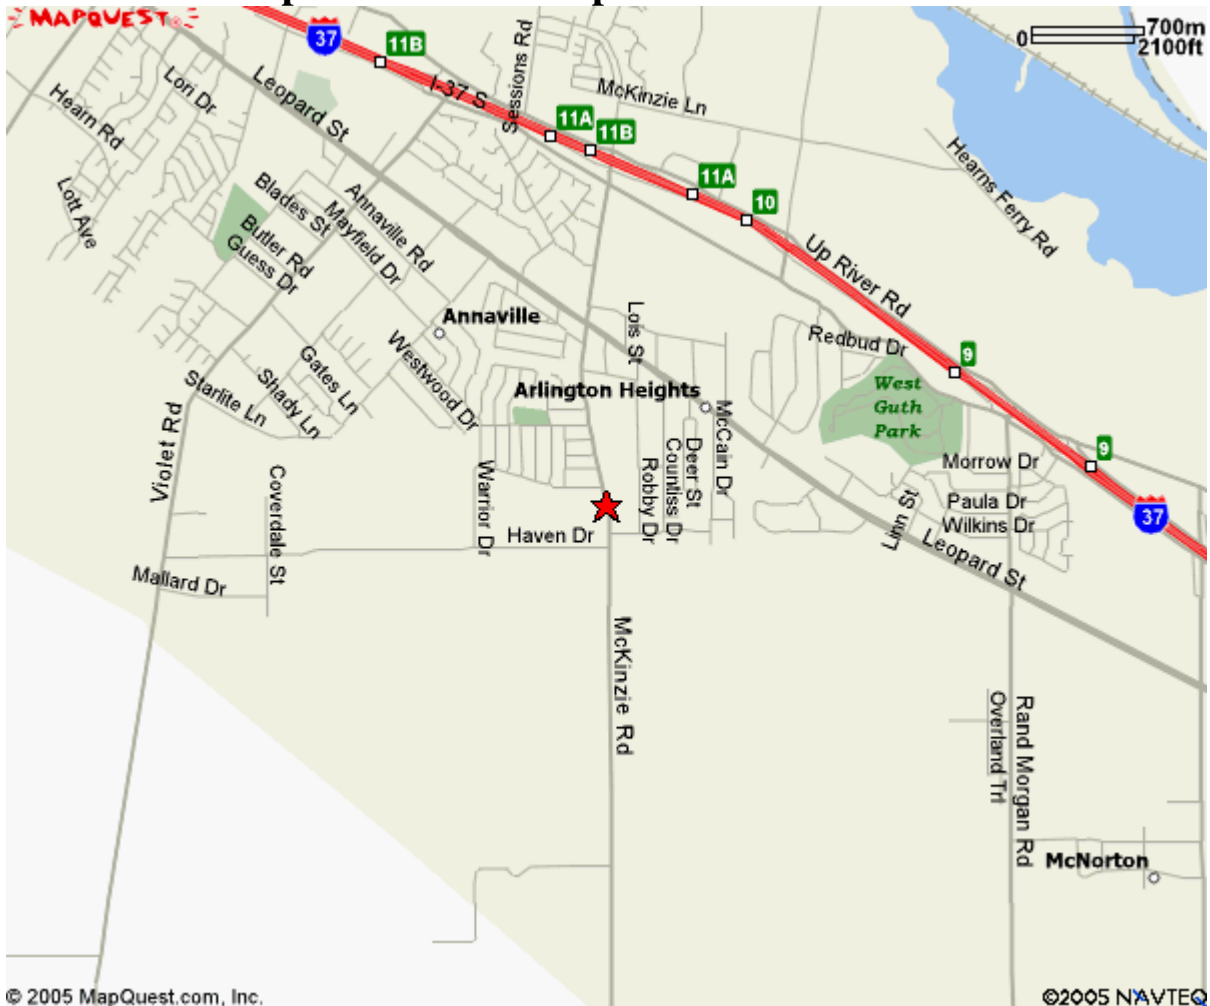

Corpus Christi Area Field Locations

Tuloso Midway High School

2653 Mckinzie Rd

Corpus Christi TX 78410.

Interstate 37 South to Exit 11(McKinze). Take a left on McKinzie. Go to Haven(2nd Red light) and take a right.

Baseball Complex is on Haven past Football Field on the left.

Mary Carroll High School

5301 Weber Road, Corpus Christi Texas 78411

**Baseball Field located behind High School on Tiger Lane
Take Carroll Lane exit off SPID(Highway 358 East) and take a
right on Carroll Lane. Take a left on Tiger Lane
(1st intersection) and baseball field on right hand side.
Parking along street on both sides of road.**

Gregory Portland High School Baseball Field
1936 Billy G. Webb Drive. Portland Texas 78374
Baseball field is *NOT located* adjacent to Gregory
Portland High School.

From Corpus Christi (I37 South) take State Highway 35 East over the Harbor Bay Bridge. Approximately 7-8 miles exit Buddy Ganem Drive and take U turn and go West on State Highway 35 Access road and take a right on Billy Webb Drive. Baseball Field located on left hand side of road.