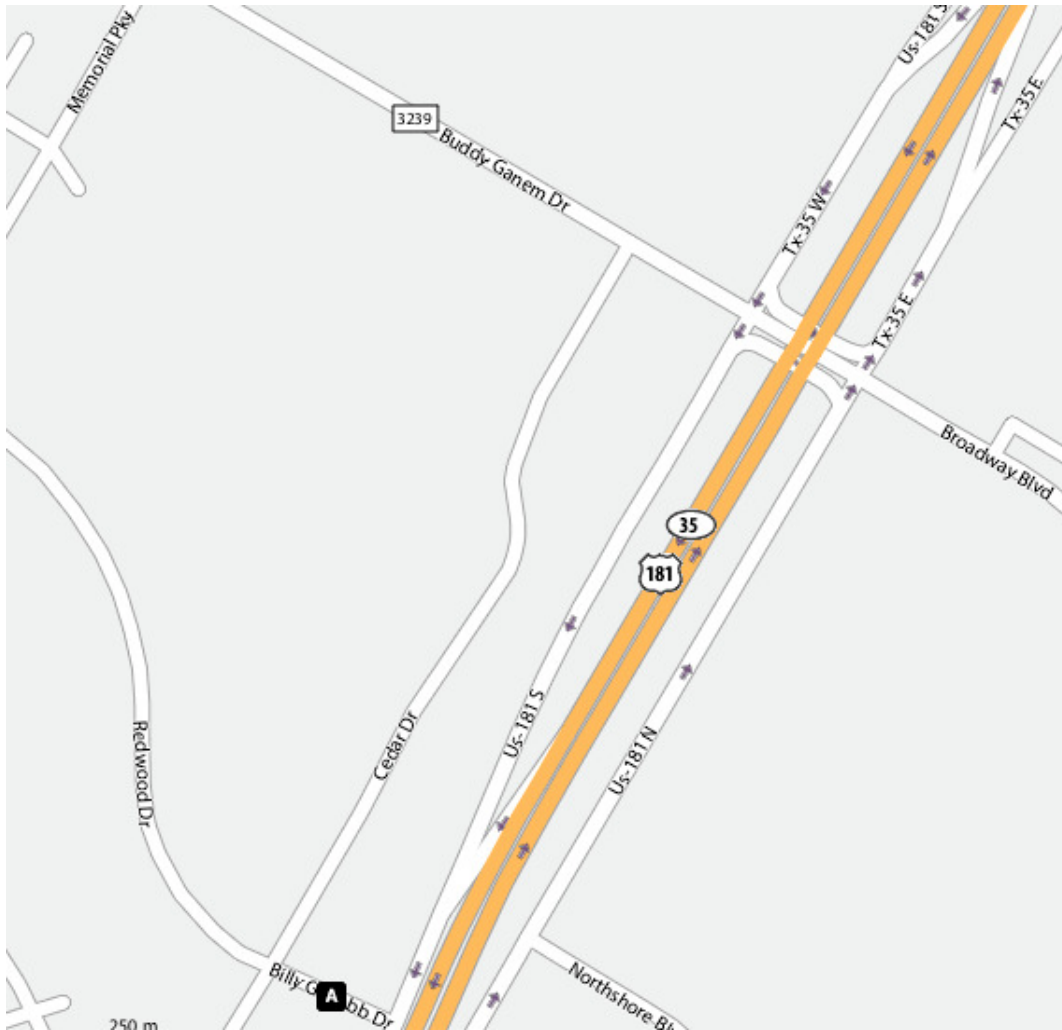

Corpus Christi Area Field Locations

Tuloso Midway High School

2653 Mckinzie Rd

Corpus Christi TX 78410.

Interstate 37 South to Exit 11(McKinze). Take a left on McKinzie. Go to Haven(2nd Red light) and take a right.

Baseball Complex is on Haven past Football Field on the left.

Mary Carroll High School

5301 Weber Road, Corpus Christi Texas 78411

**Baseball Field located behind High School on Tiger Lane
Take Carroll Lane exit off SPID(Highway 358 East) and take a
right on Carroll Lane. Take a left on Tiger Lane
(1st intersection) and baseball field on right hand side.
Parking along street on both sides of road.**

Gregory Portland High School Baseball Field
1936 Billy G. Webb Drive. Portland Texas 78374
Baseball field is *NOT located* adjacent to Gregory
Portland High School.

From Corpus Christi (I37 South) take State Highway 35 East over the Harbor Bay Bridge. Approximately 7-8 miles exit Buddy Ganem Drive and take U turn and go West on State Highway 35 Access road and take a right on Billy Webb Drive. Baseball Field located on left hand side of road.