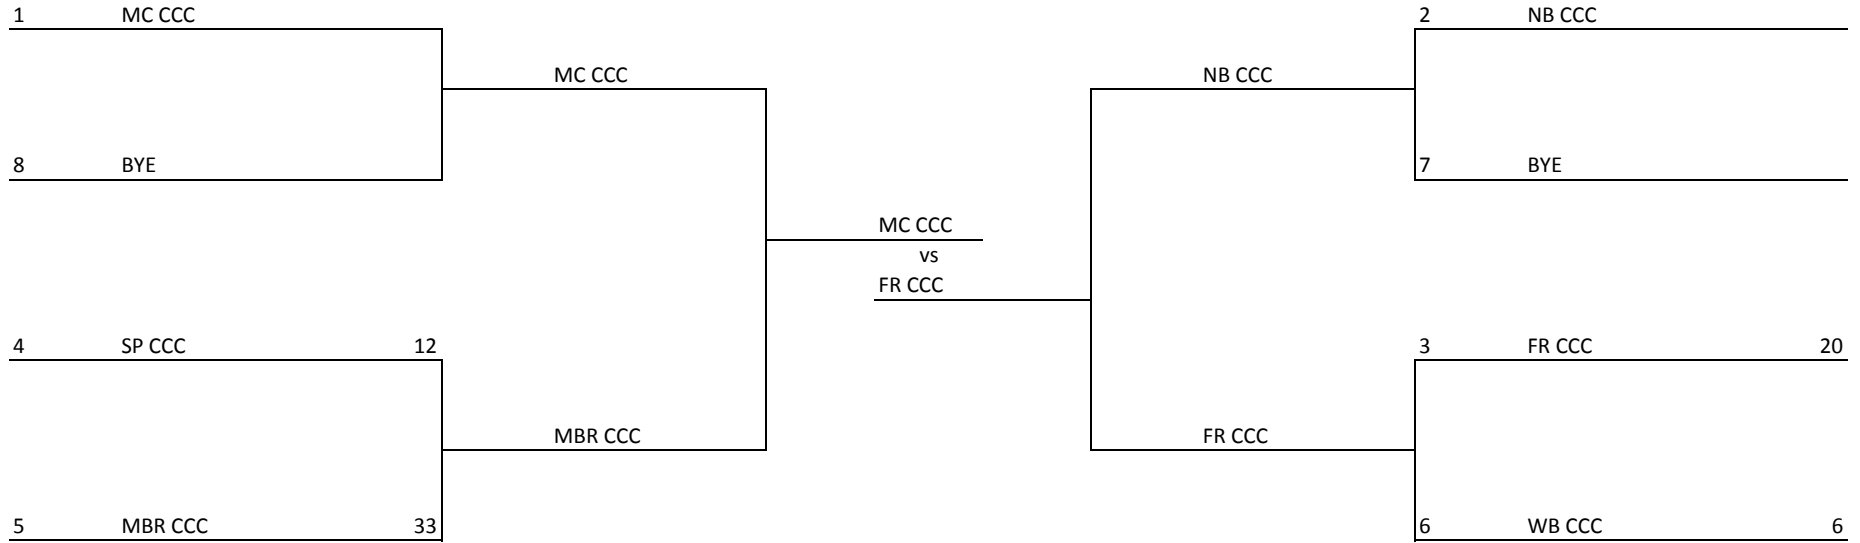

2011 MSYFL Playoff Bracket
Classic AAA

2011 MSYFL Playoff Bracket
Classic BBB

2011 MSYFL Playoff Bracket
Classic CCC

2011 MSYFL Playoff Bracket
Classic TPW