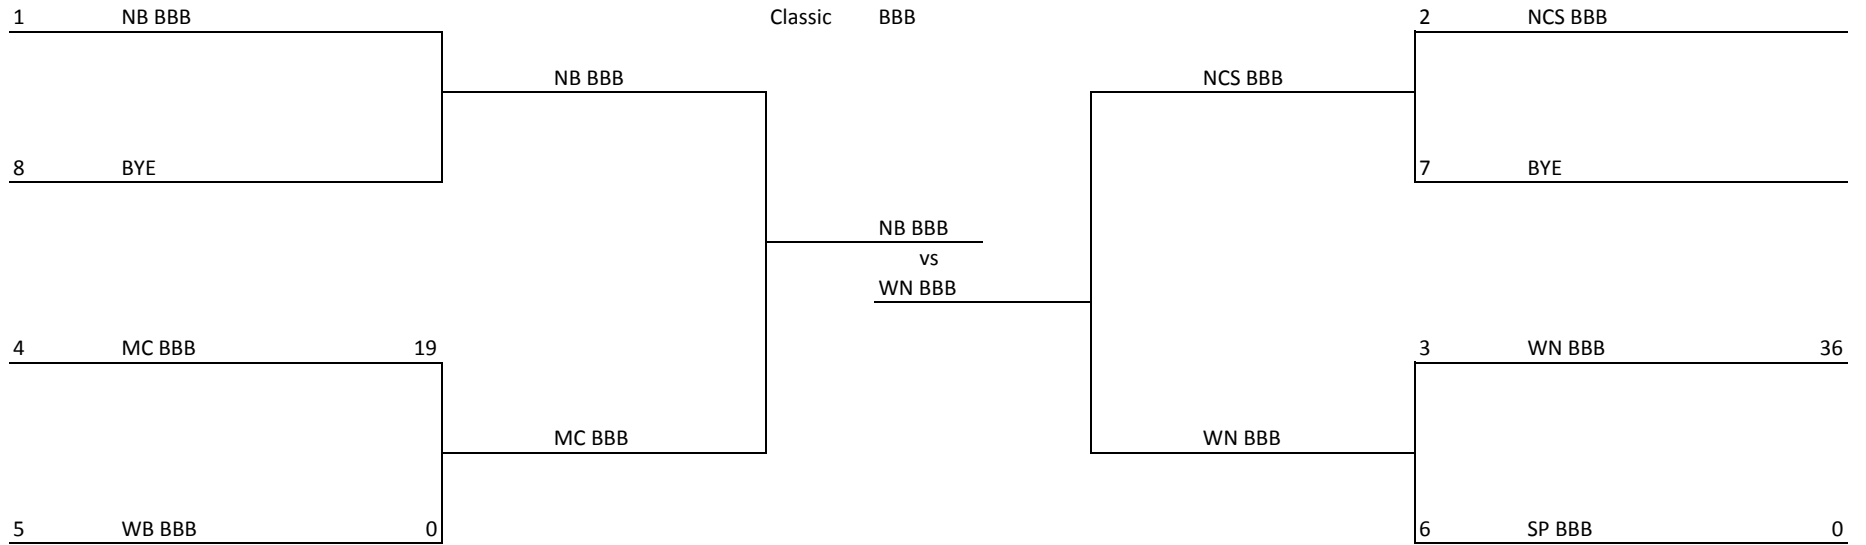

2011 MSYFL Playoff Bracket
Classic AAA

2011 MSYFL Playoff Bracket
Classic BBB

2011 MSYFL Playoff Bracket
Classic CCC

2011 MSYFL Playoff Bracket
Classic TPW