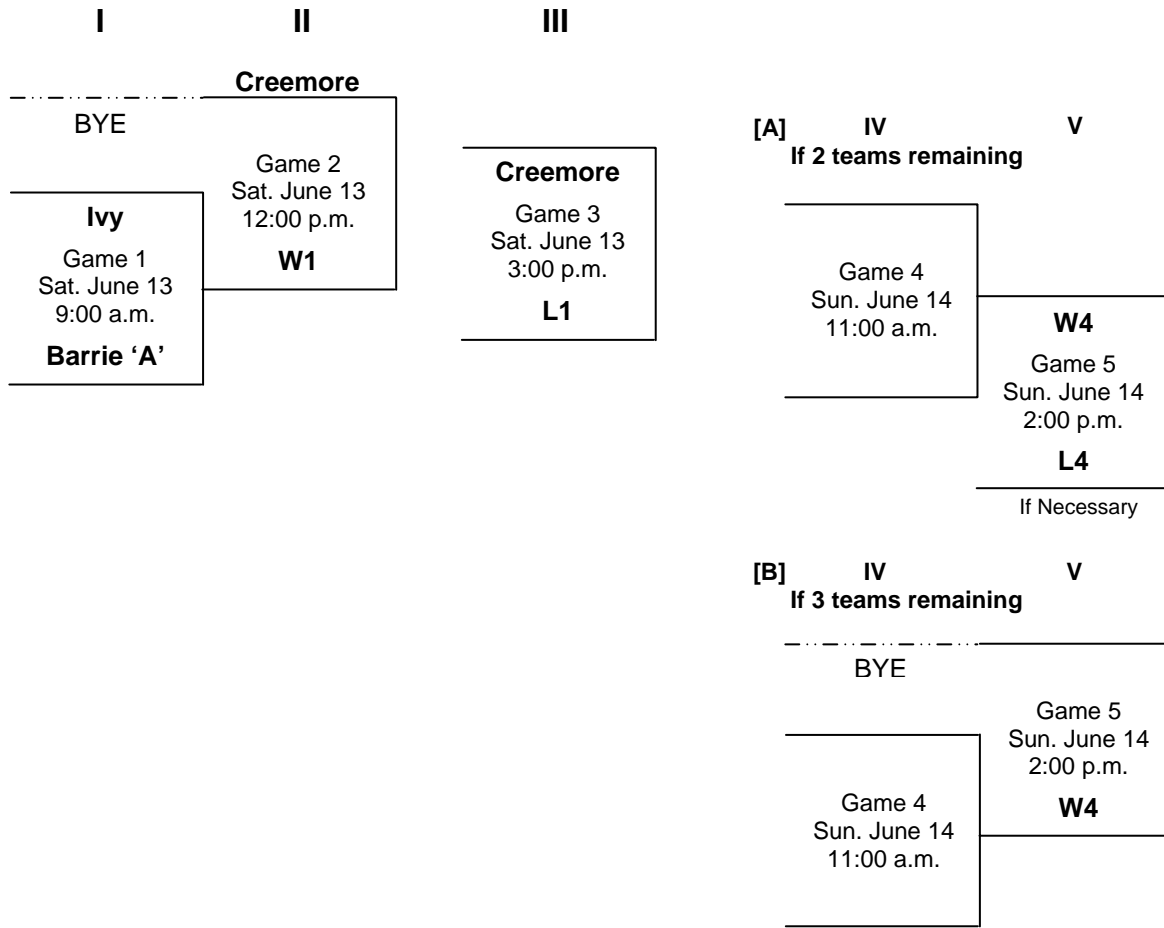

North Dufferin Baseball League 2009 O.B.A. 'C' Eliminations at Creemore

- Round I: Draw for bye and pairings.
- Round II: Bye team plays W1.
- Round III: Bye team plays L1.
- Round IV: If 2 teams remain, use Bracket A. If 3 teams remain use Bracket B. Draw for the bye.
- Round V: Bracket A – If necessary, there will be a sudden death championship game. Bracket B – L4 has been eliminated. Bye team plays W4.