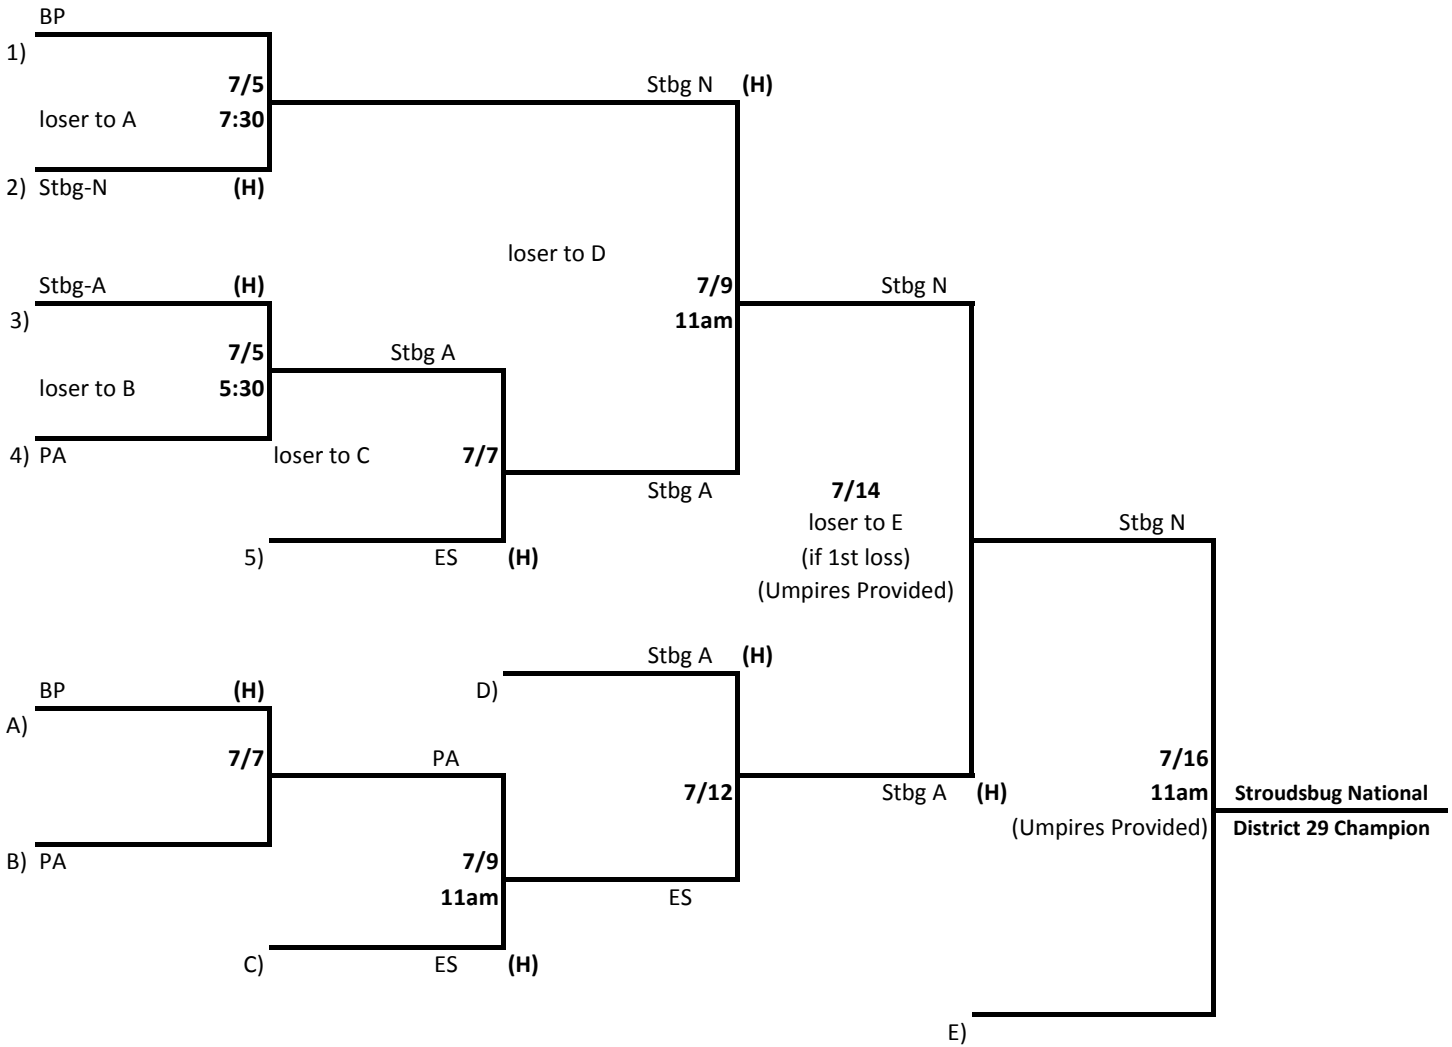

**PA DISTRICT 29**

**10/11 Baseball**

**2011**

6/5/2011

**TEAMS:**

*(all games begin at 6:00pm unless otherwise noted)*

- Pen Argyl
- Stbg-American
- Stbg-National
- East Stbg
- Big Pocono