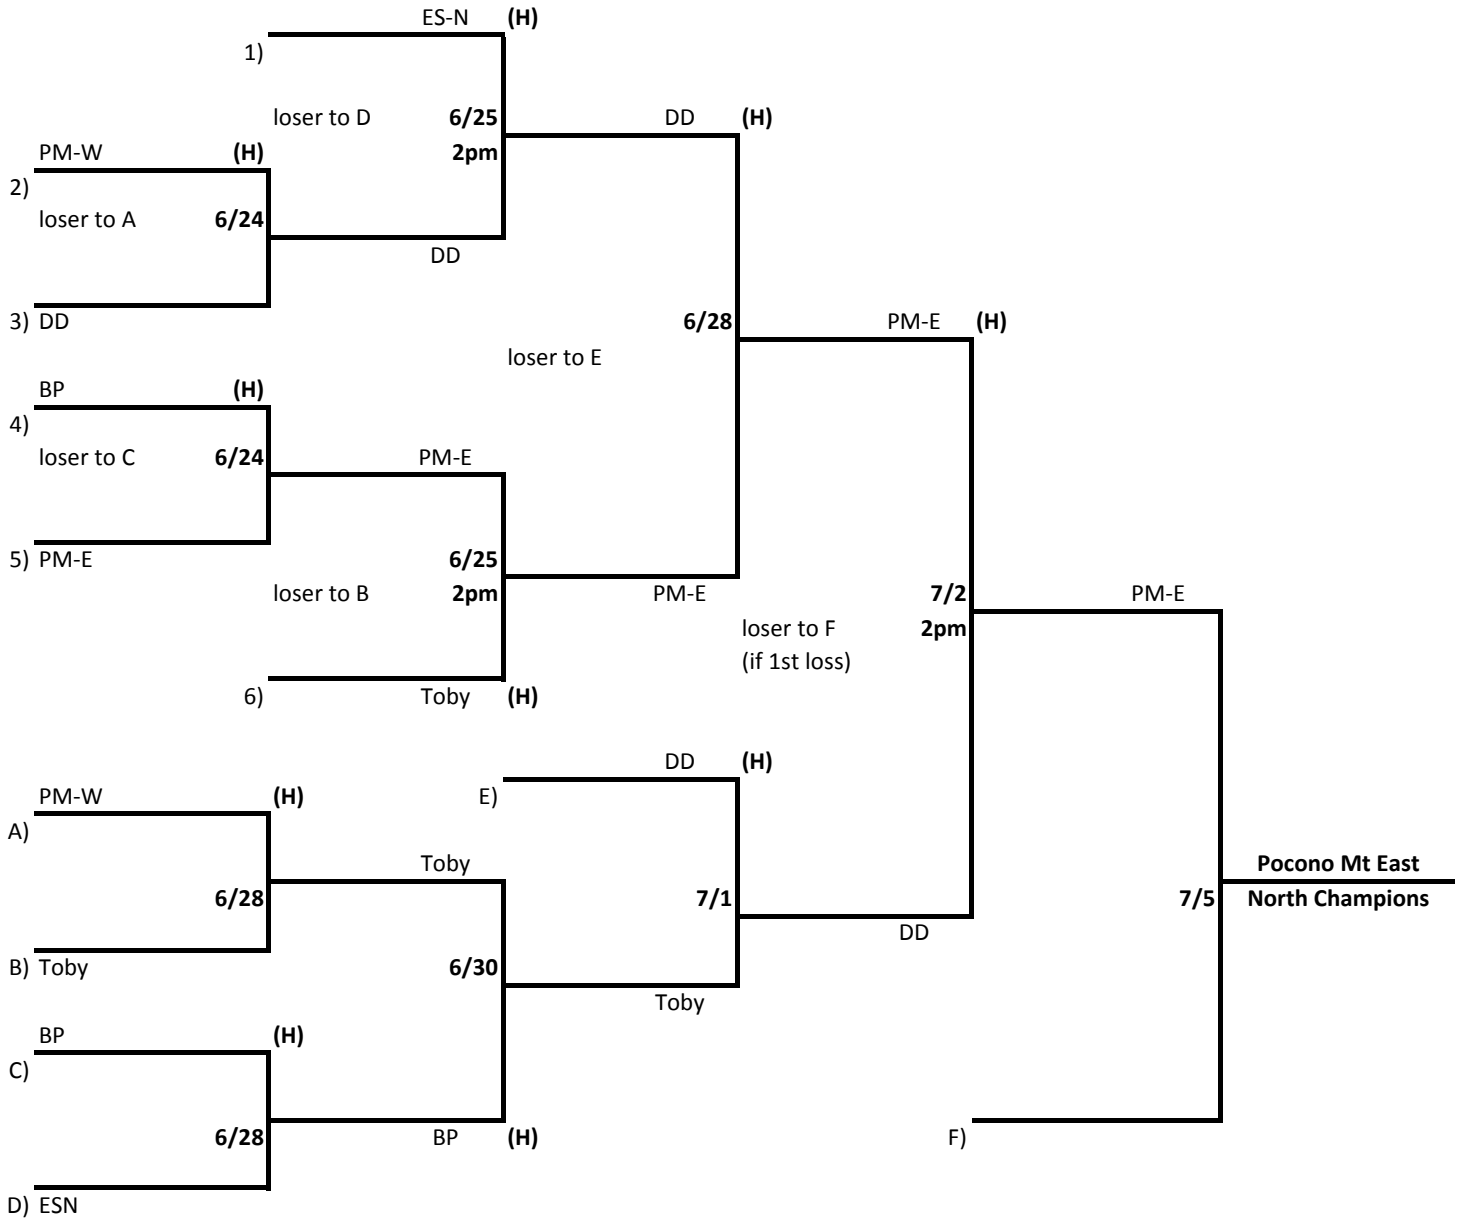

**PA DISTRICT 29**

**9-10 Baseball-North**

**2011**

6/5/2011

(all games begin at 6:00pm unless otherwise noted)

**TEAMS:**

- PM-East
- Tobyhanna
- Ding/Del
- Big Pocono
- PM-West
- ES-North

**North vs. South**

(Umpires Provided)