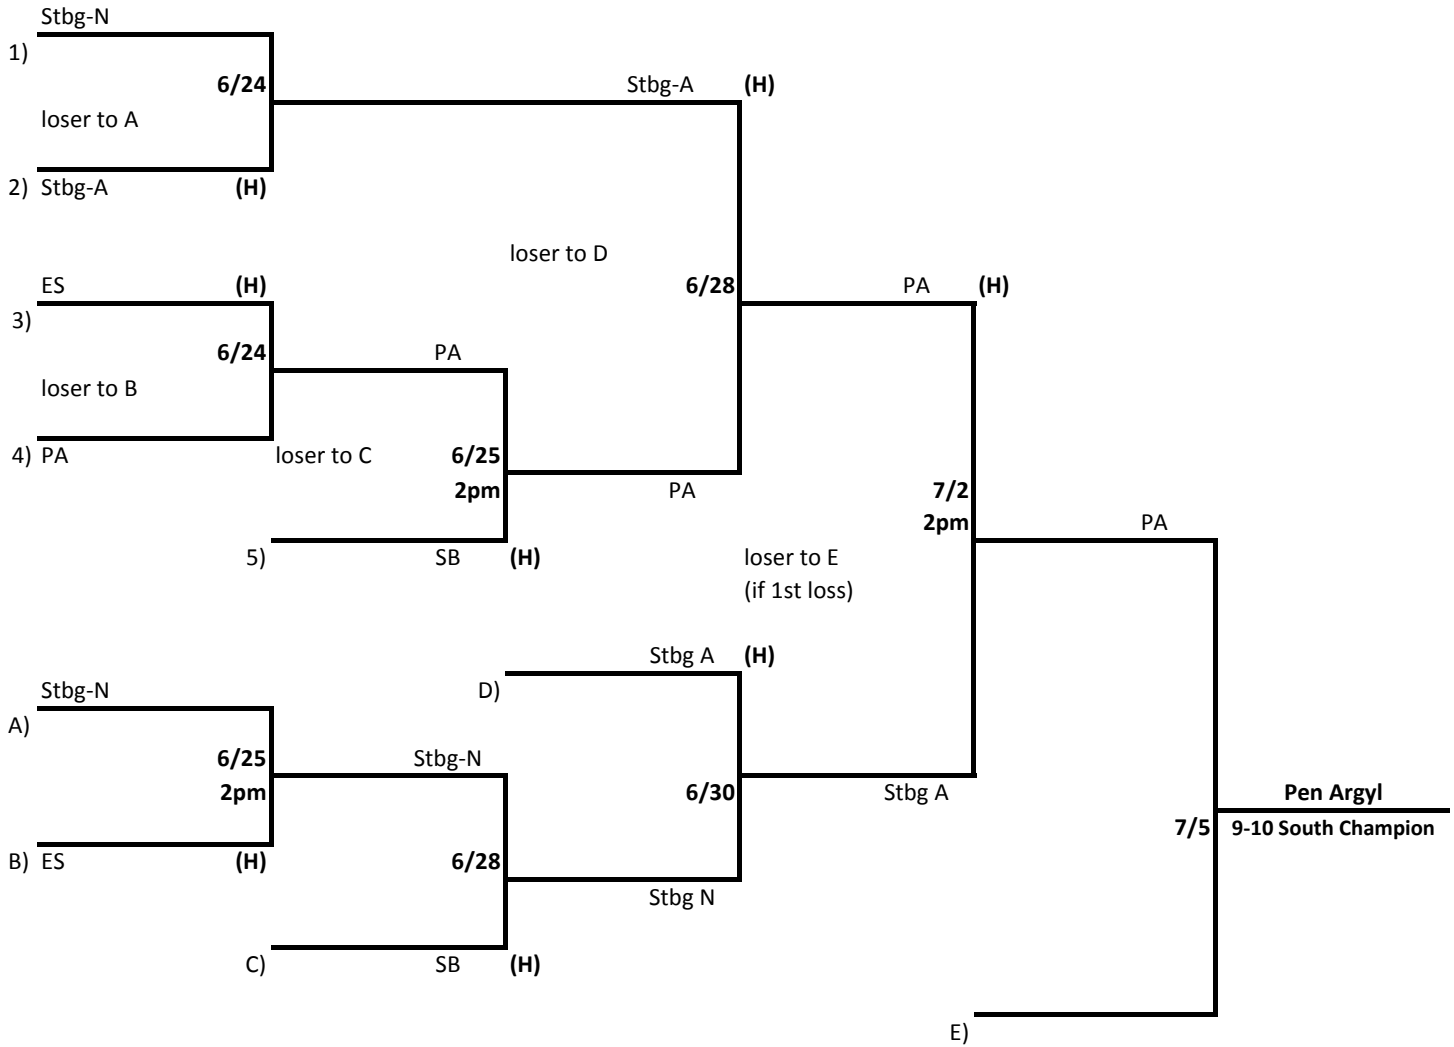

# PA DISTRICT 29

# 9-10 Baseball-South

2011

6/5/2011

(all games begin at 6:00pm unless otherwise noted)

## TEAMS:

- Pen Argyl
- Stbg-American
- Stbg-National
- East Stbg
- Slate Belt

## North vs. South

(Umpires Provided)