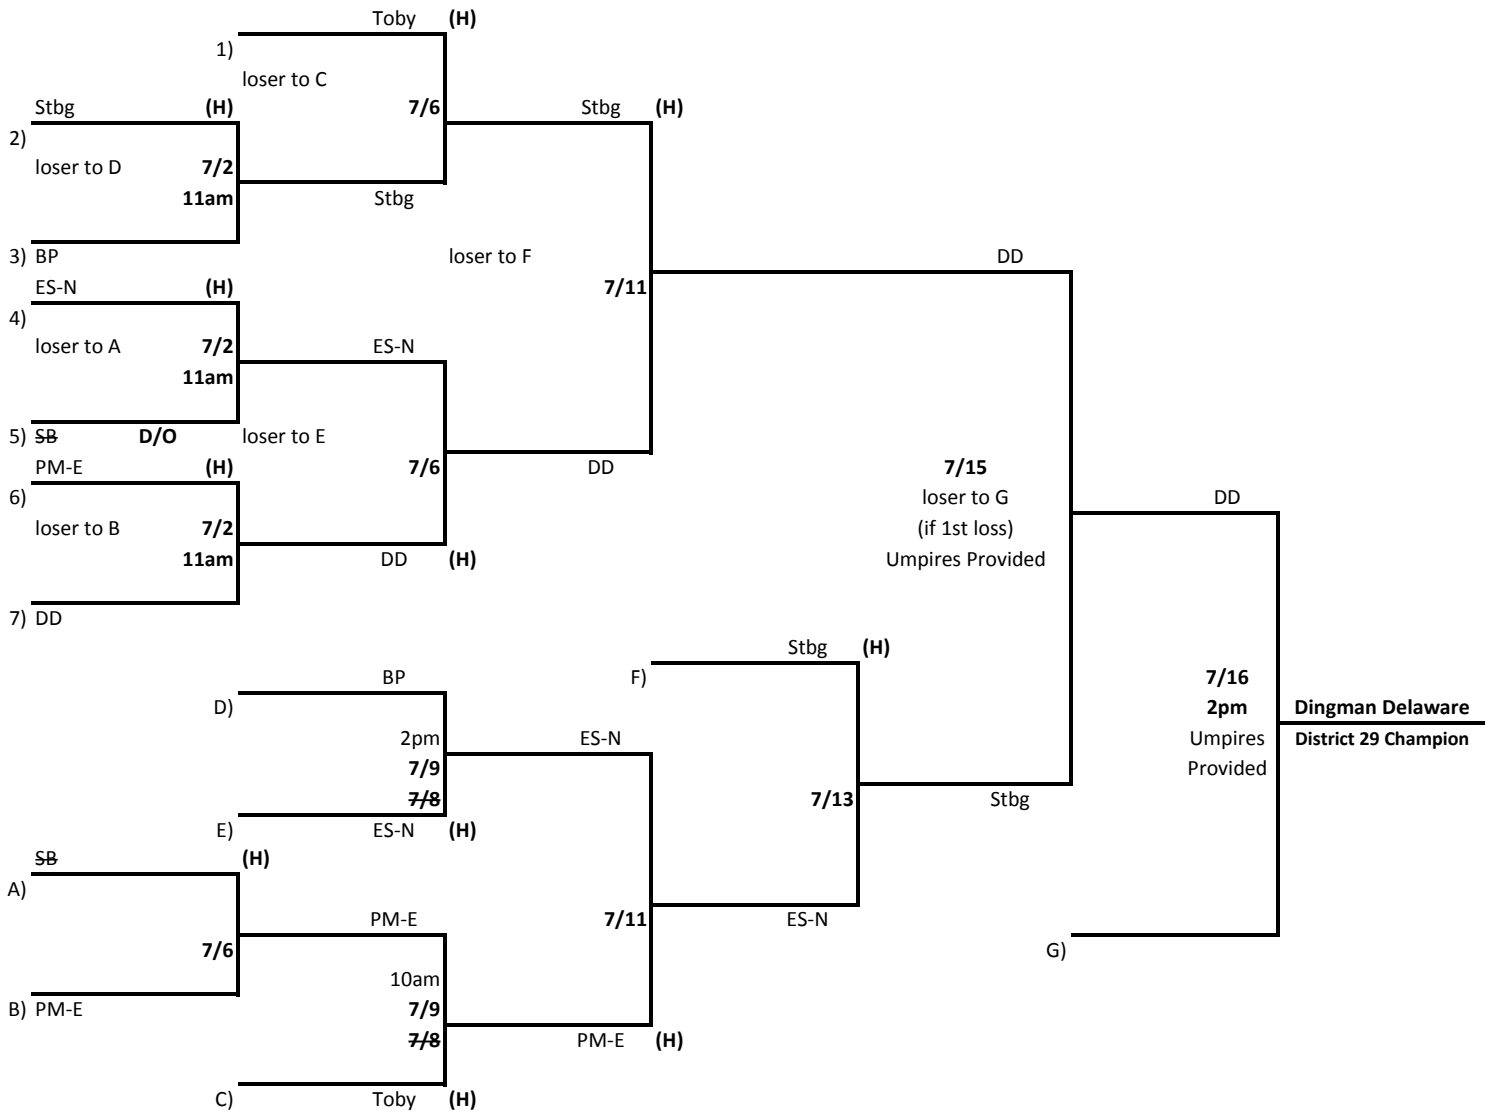

# PA DISTRICT 29

# 2011

6/5/2011

(all games begin @ 5:30pm unless otherwise noted)

## TEAMS:

- ES-North
- PM-East
- Big Pocono
- Ding/Del
- Tobyhanna
- Stroudsburg
- Slate Belt D/O