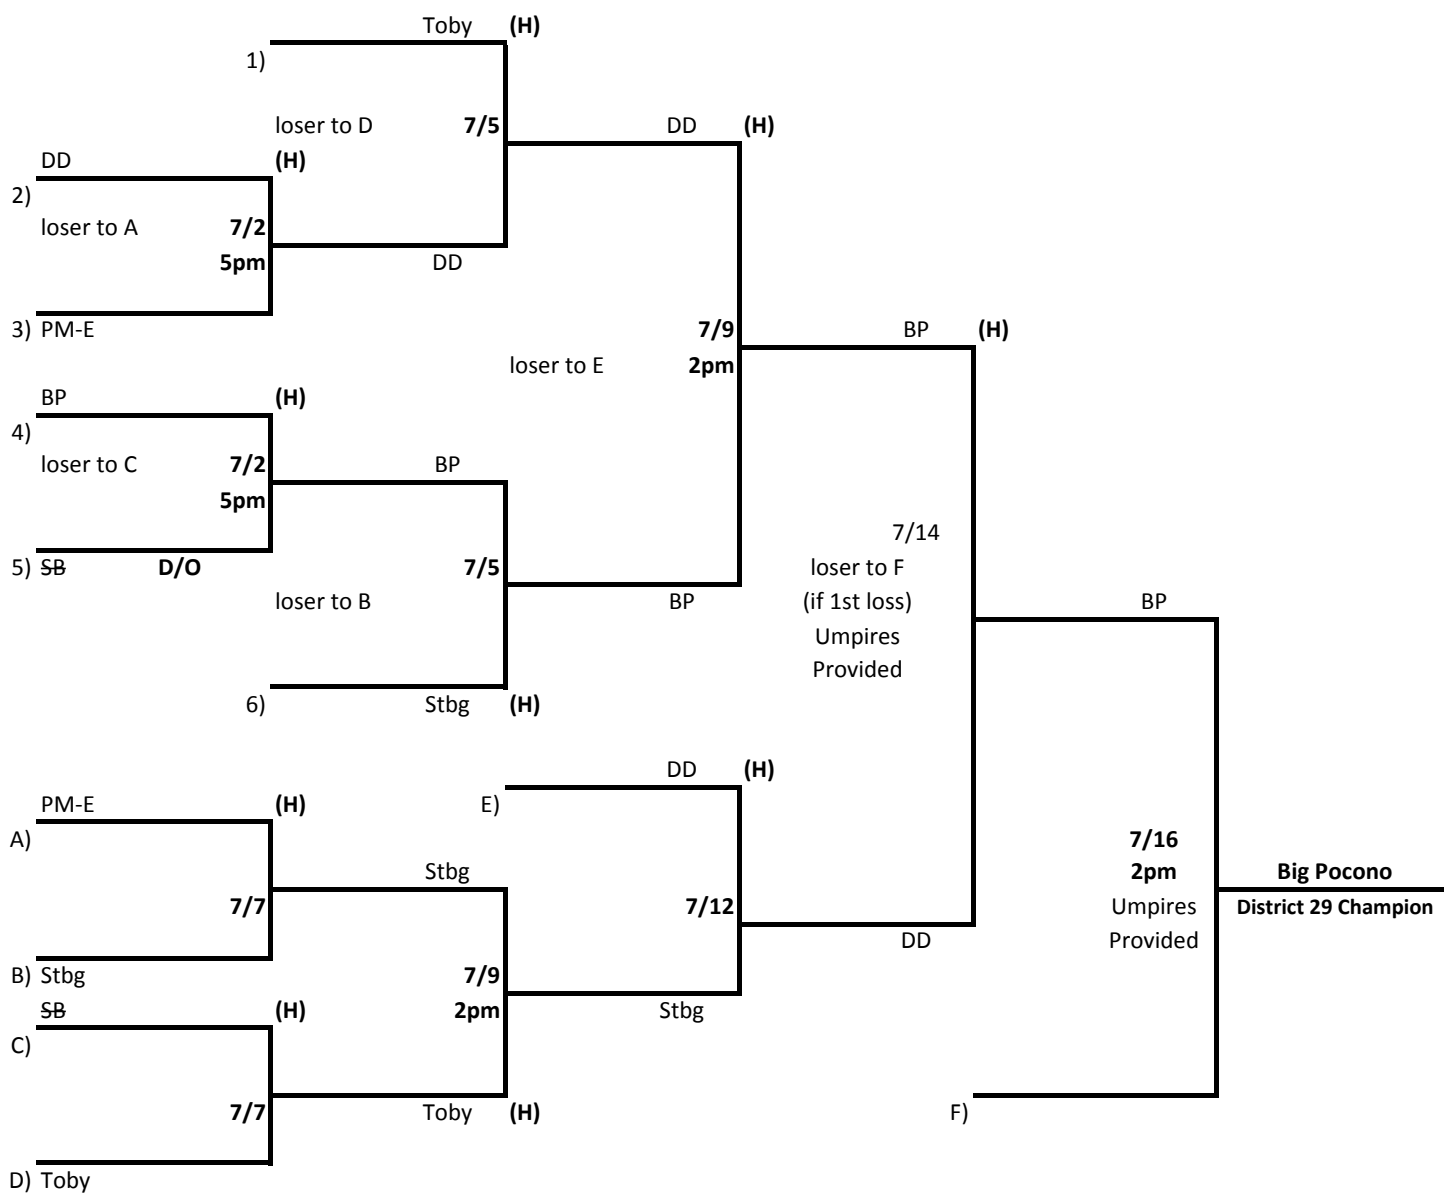

PA DISTRICT 29

Sr Baseball

2011

6/5/2011

(all games begin at 5:30pm unless otherwise noted)

TEAMS:

- Stroudsburg
- Slate Belt
- Big Pocono
- Tobyhanna
- Ding/Del
- PM-East