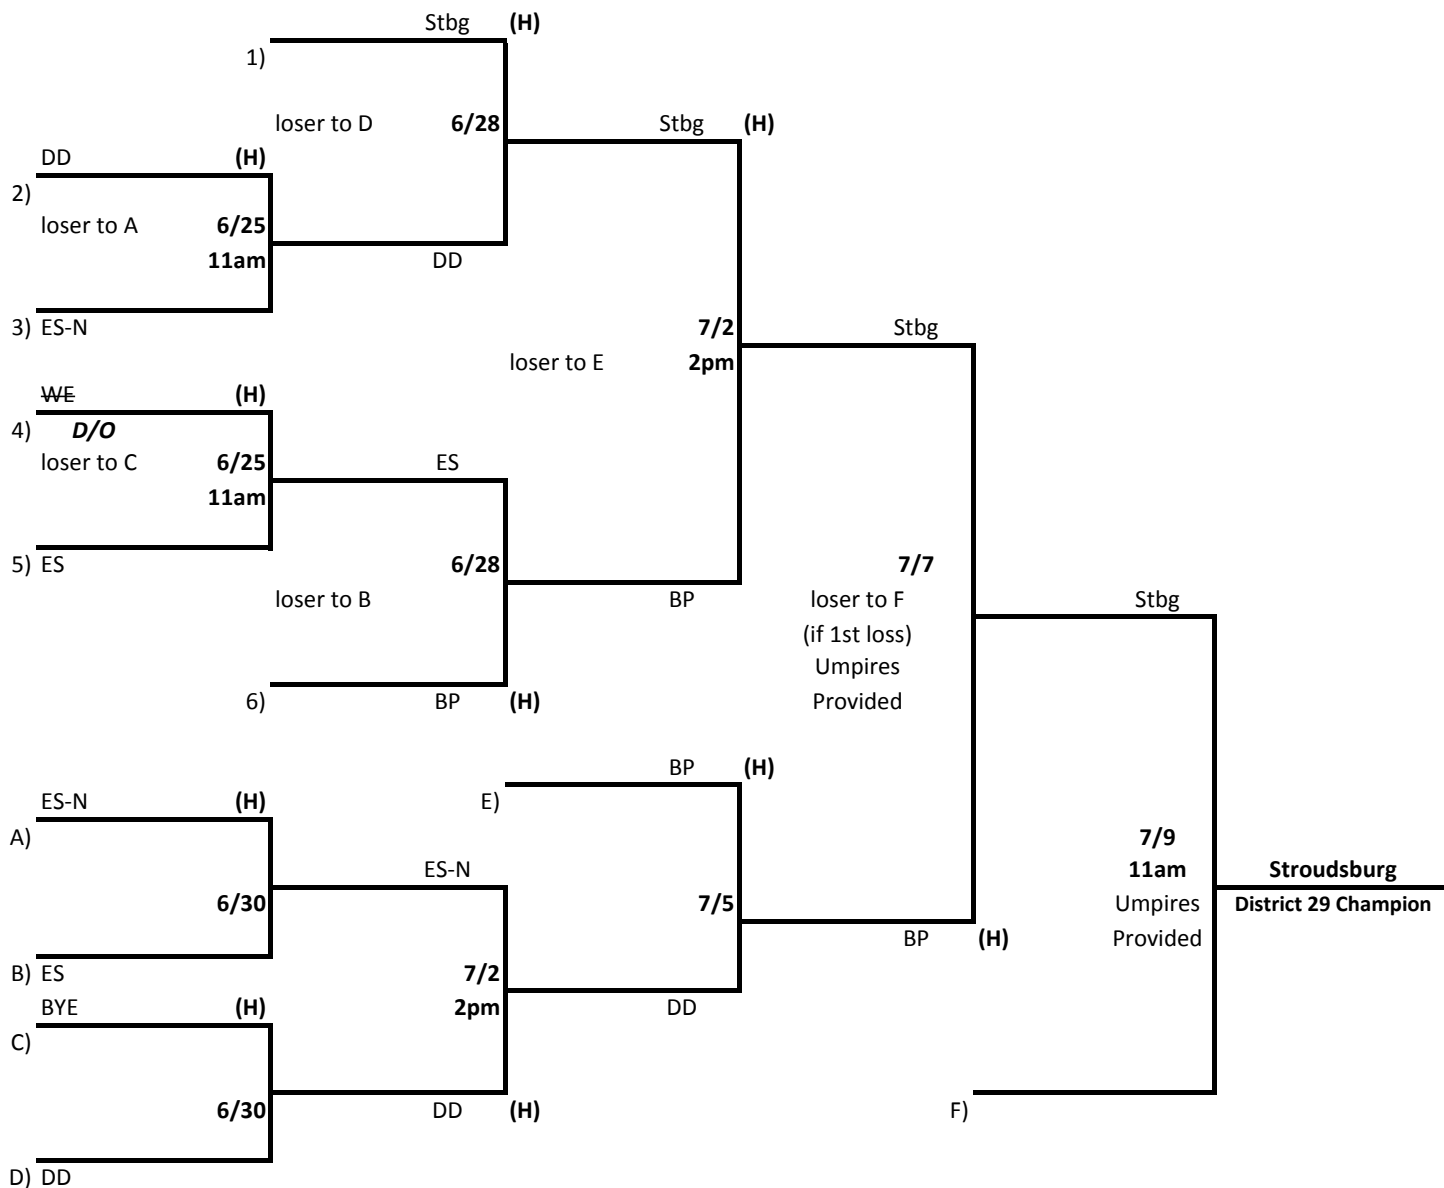

PA DISTRICT 29

9/10 Softball

2011

6/5/2011

(all games begin at 6:00pm unless otherwise noted)

TEAMS:

- West End
- East Stbg
- Ding/Del
- Stroudsburg
- ES-North
- Big Pocono