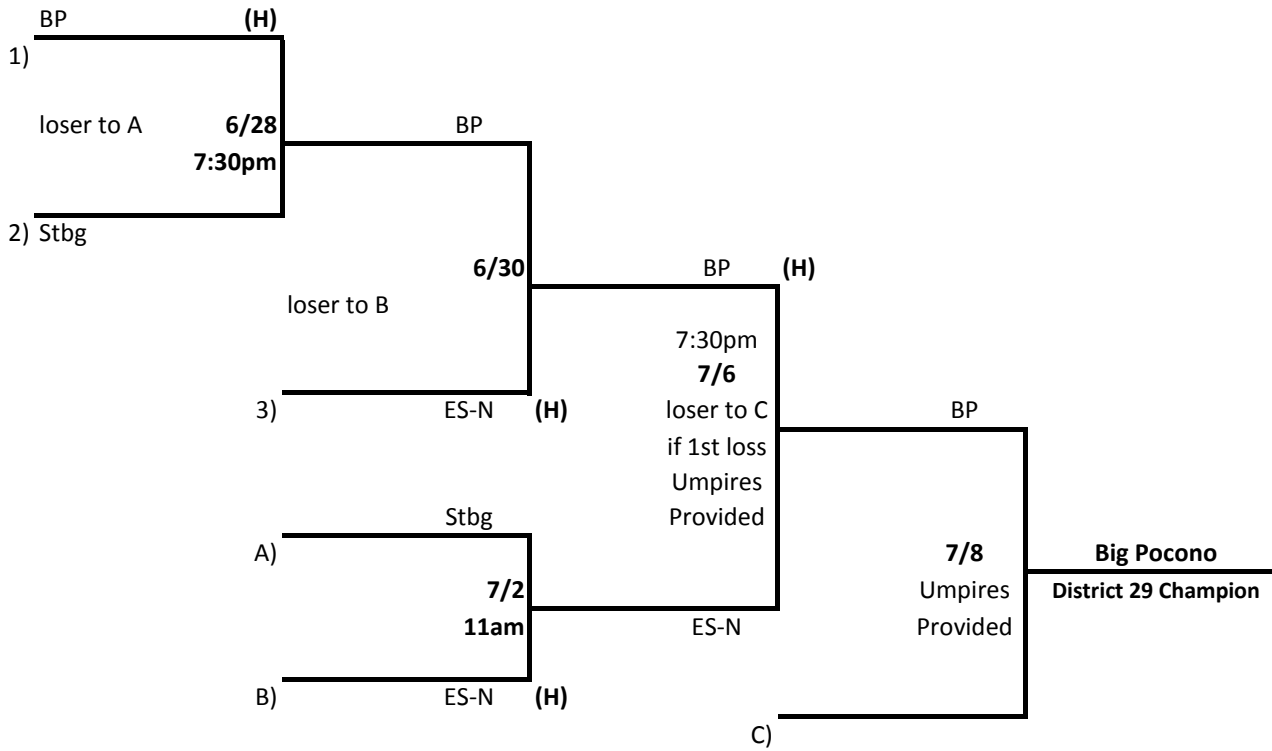

PA DISTRICT 29

Sr Softball

2011

6/5/2011

TEAMS:

(all games begin at 5:30pm unless otherwise noted)

- Big Pocono
- Stroudsburg
- ES-North