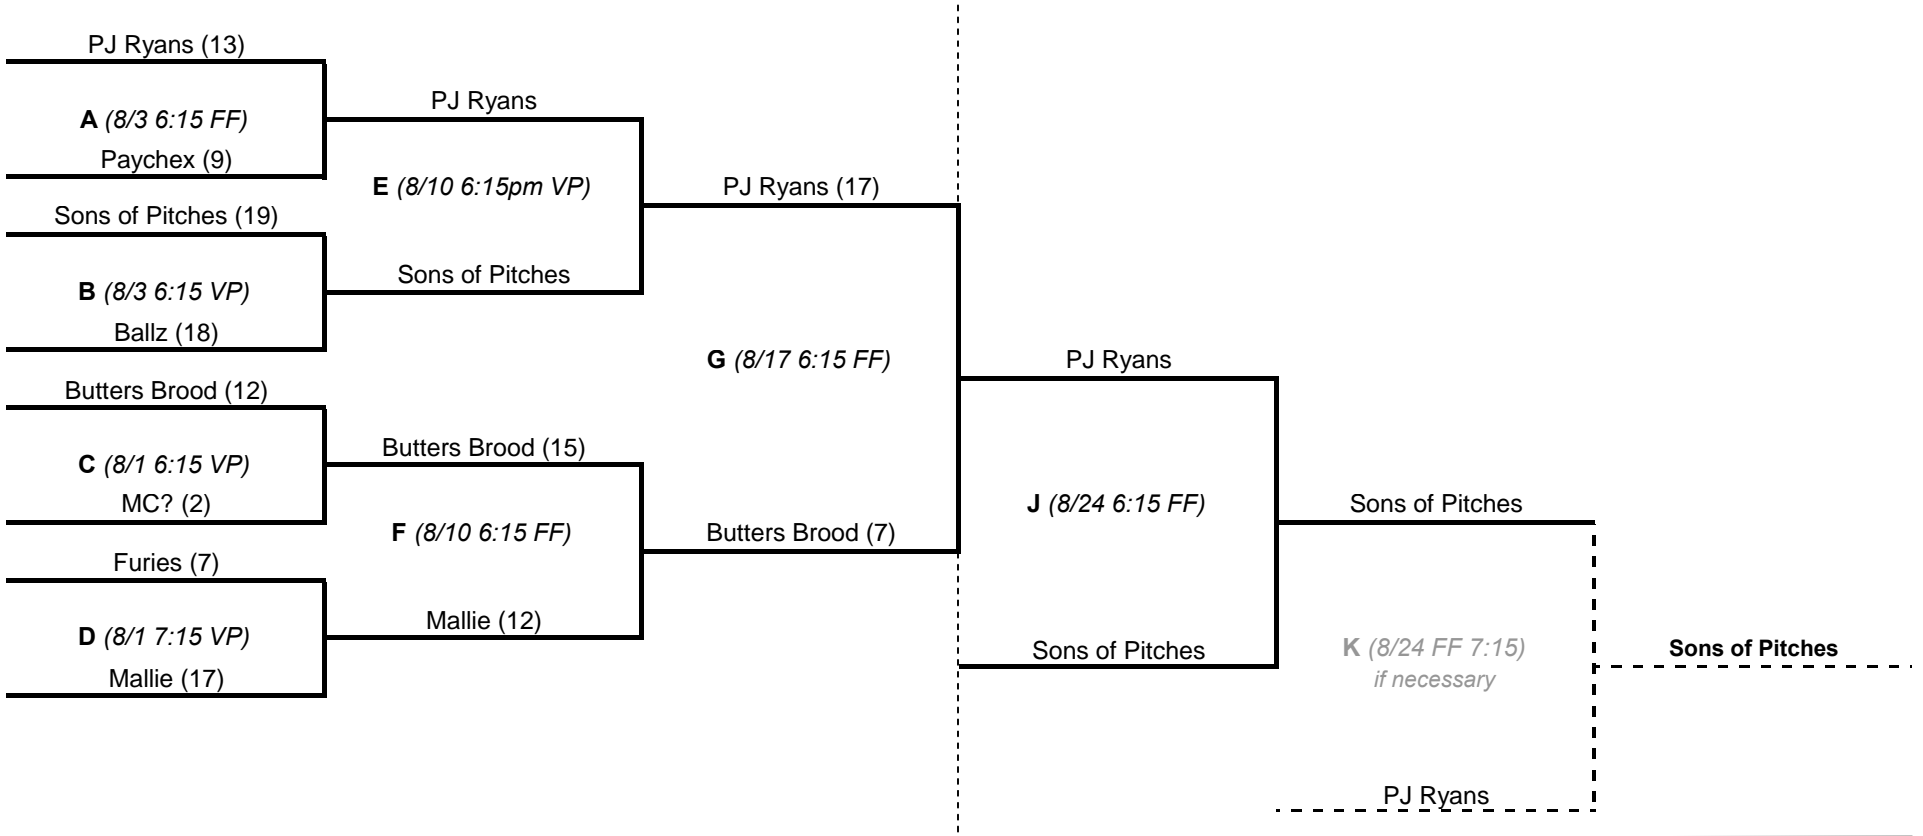

2011 Phoenixville Co-Ed Division B Softball Playoffs

Win Bracket

Loss Bracket