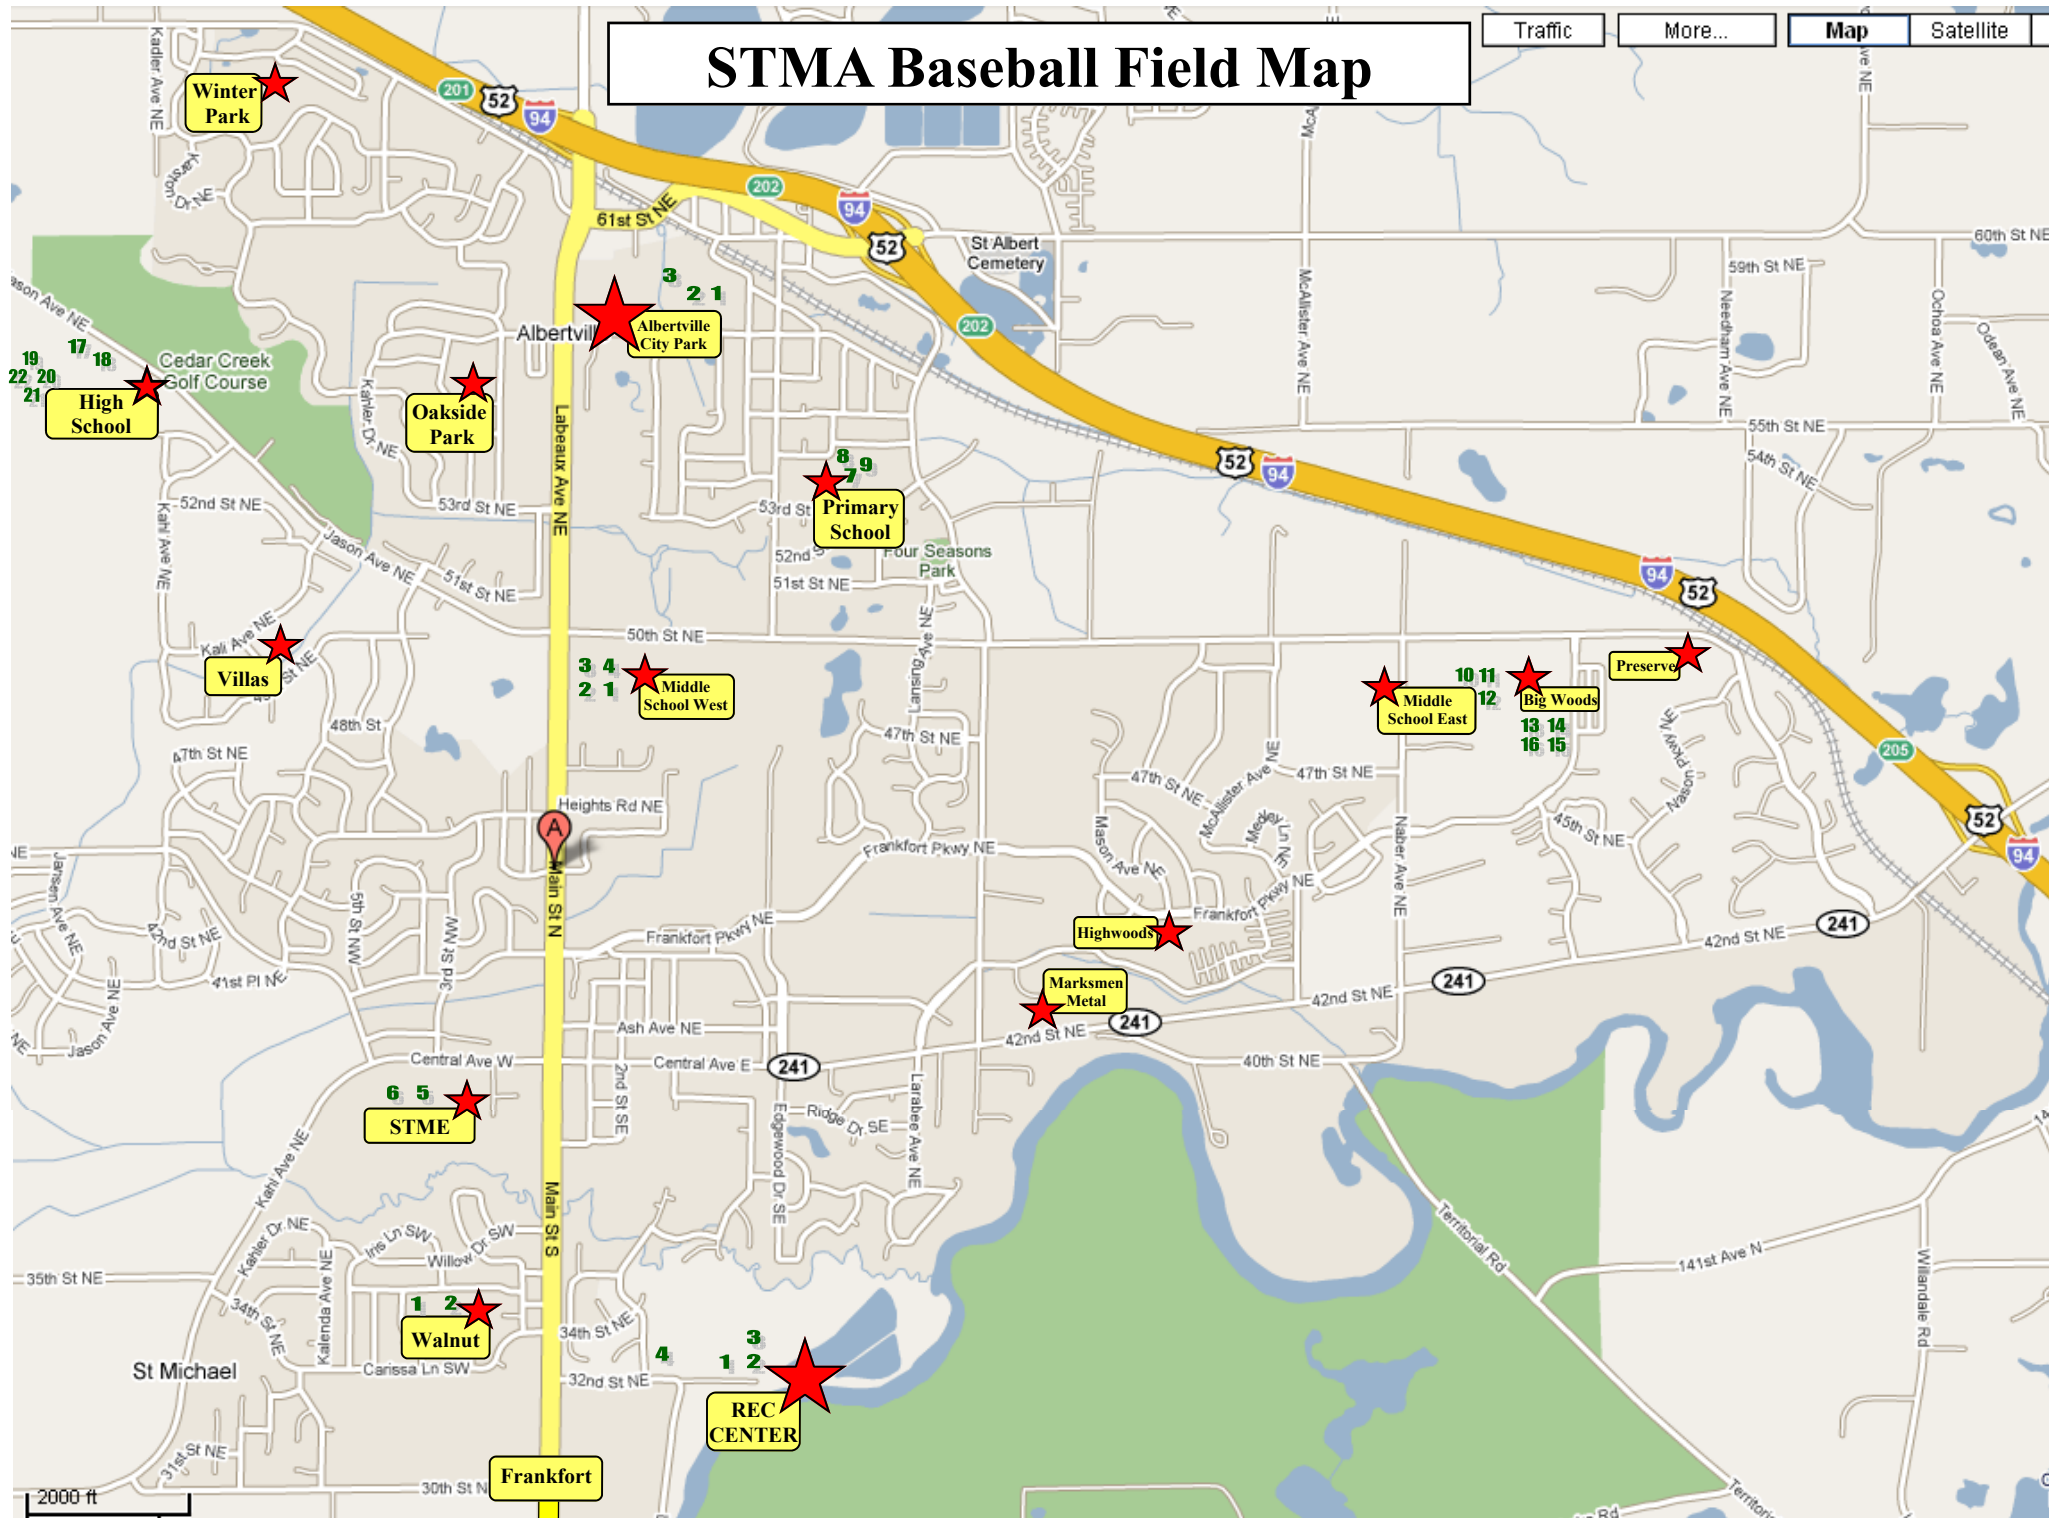

STMA Baseball Field Map

To Beebe Lake Road plus 2