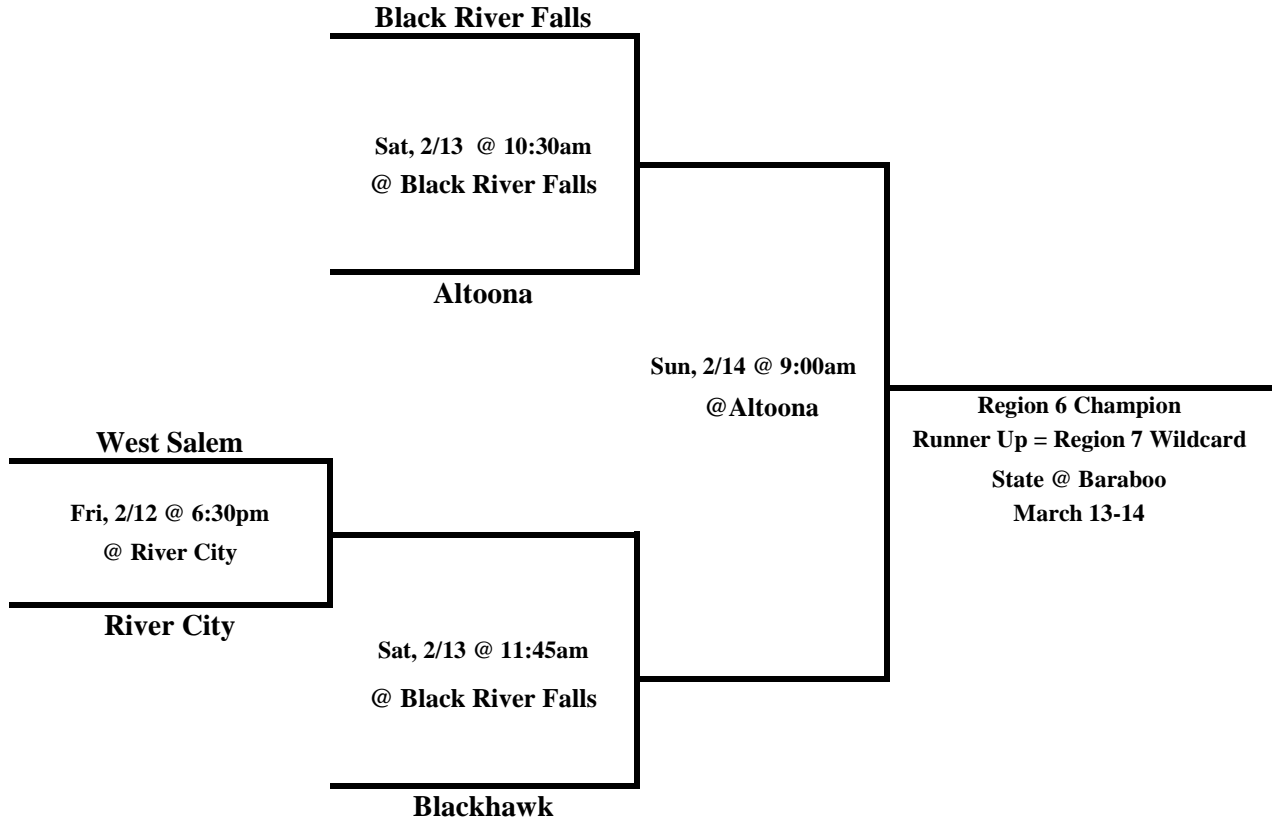

**2010 WAHA Region 6 State Playoffs  
February 12-14**

**Mite 3A**

**2010 WAHA Region 6 State Playoffs  
February 12-14**

**Squirt 3A**

**2010 WAHA Region 6 State Playoffs  
February 12-14**

**PeeWee 3A**

**2010 WAHA Region 6 State Playoffs  
February 12-14**

**Bantam 3A**