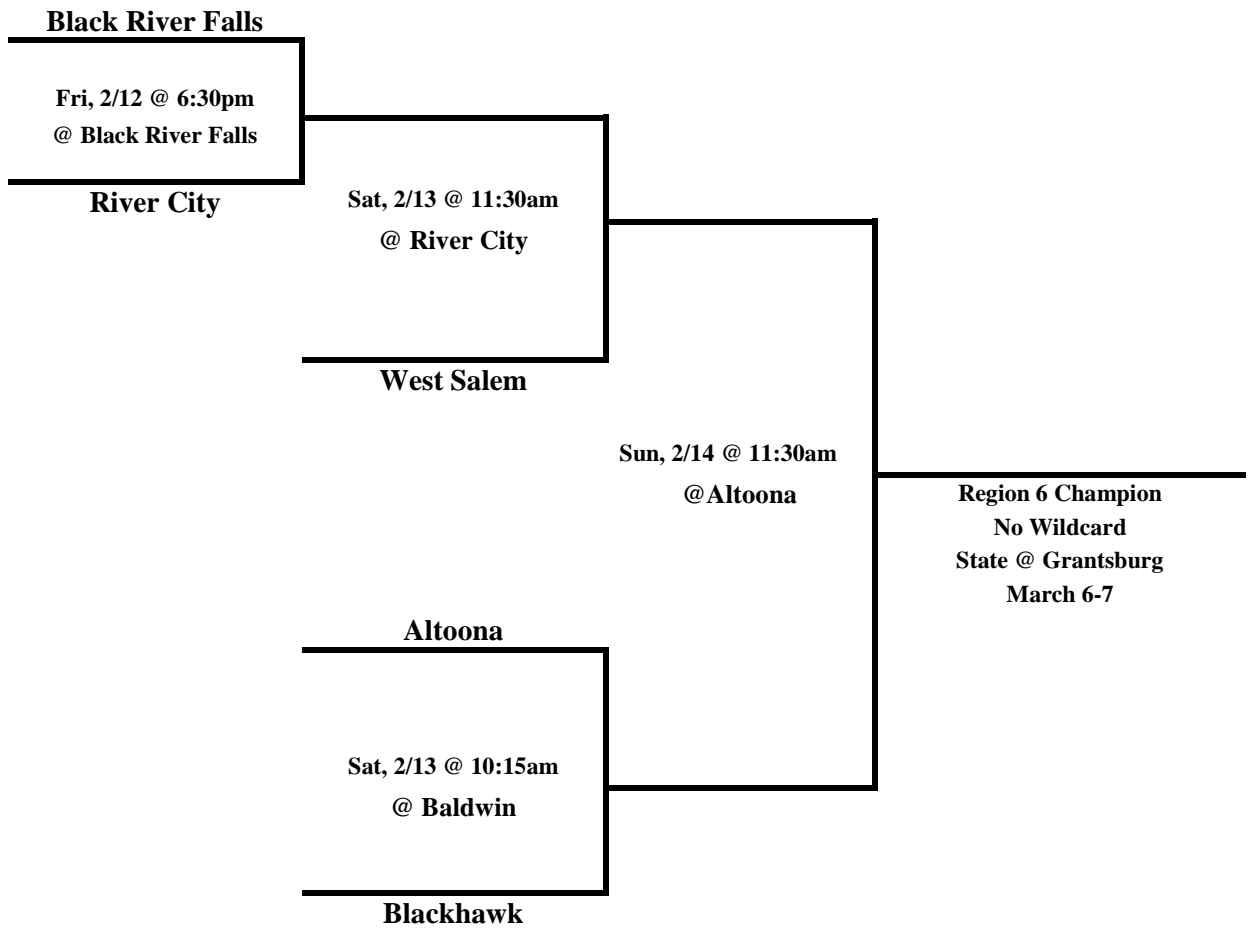

**2010 WAHA Region 6 State Playoffs  
February 12-14**

**Mite 3A**

**2010 WAHA Region 6 State Playoffs  
February 12-14**

**Squirt 3A**

**2010 WAHA Region 6 State Playoffs  
February 12-14**

**PeeWee 3A**

**2010 WAHA Region 6 State Playoffs  
February 12-14**

**Bantam 3A**