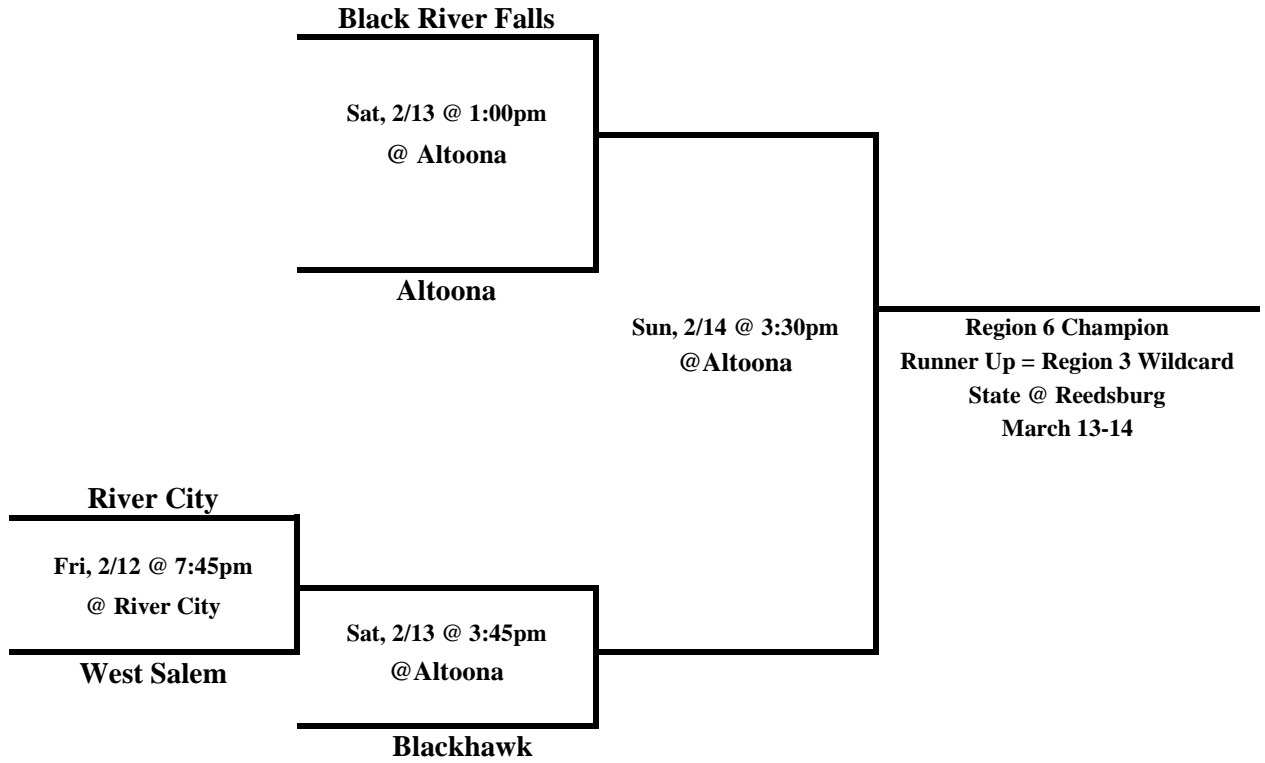

**2010 WAHA Region 6 State Playoffs  
February 12-14**

**Mite 3A**

**2010 WAHA Region 6 State Playoffs  
February 12-14**

**Squirt 3A**

**2010 WAHA Region 6 State Playoffs  
February 12-14**

**PeeWee 3A**

**2010 WAHA Region 6 State Playoffs  
February 12-14**

**Bantam 3A**