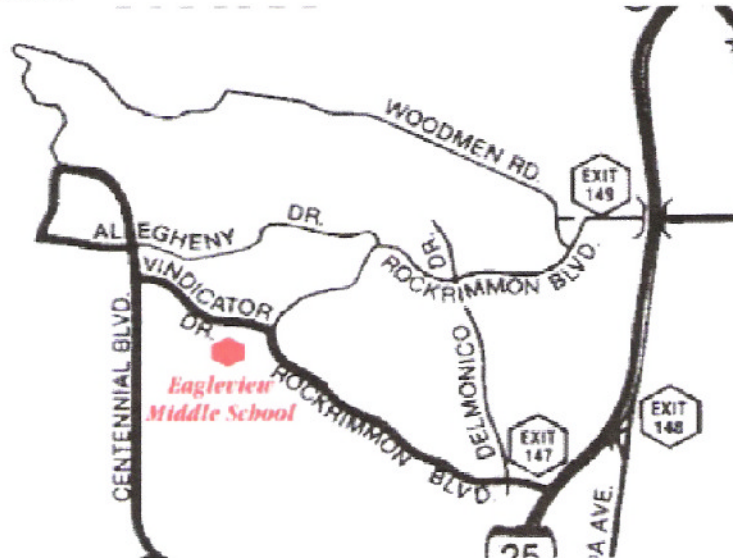

Eagleview Middle School

Directions from I-25:

FROM THE NORTH - Take I-25 to the Woodmen Exit. Travel west on Woodmen Road. Woodmen will turn into Rockrimmon Blvd. Turn right on Vindicator. Eagleview Middle School is located on the left side of the road at 1325 Vindicator Drive.

FROM THE SOUTH - Take I-25 to the Rockrimmon Exit #147. Circle right under the Interstate. At the first light, turn left on Rockrimmon Boulevard. After 1.5 miles turn left on Vindicator. The school is located just past the Safeway shopping center.