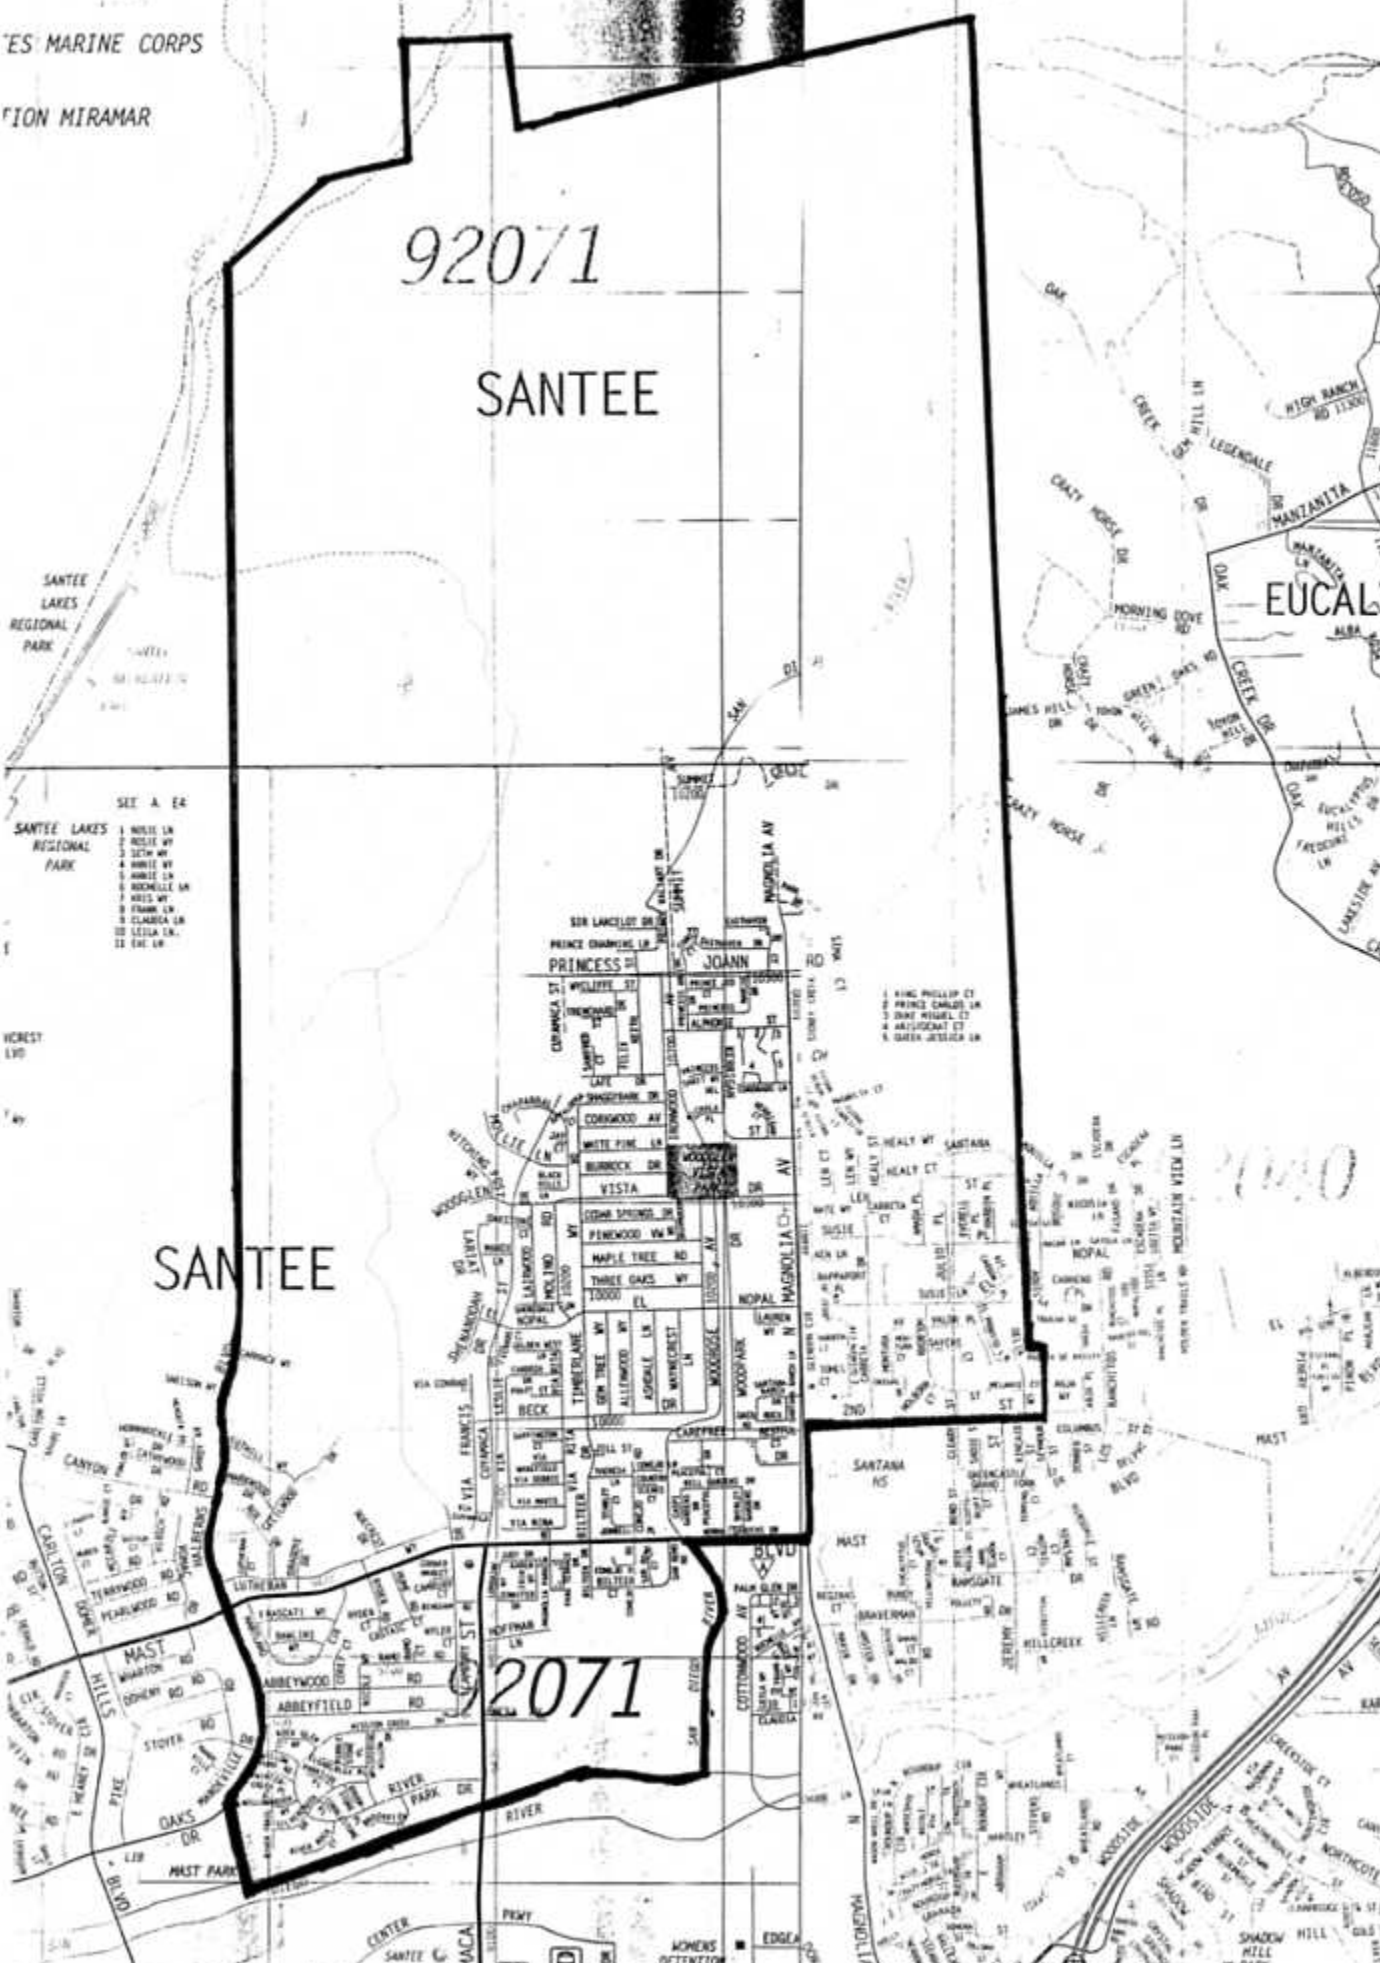

ES MARINE CORPS

ION MIRAMAR

92071

SANTEE

SANTEE LAKES REGIONAL PARK

- SEE A E4
- SANTEE LAKES REGIONAL PARK
- 1 NOLLE LN
 - 2 ROSIE WY
 - 3 ZACH WY
 - 4 WHITE WY
 - 5 WHITE LN
 - 6 ROCKWELL LN
 - 7 KYLE WY
 - 8 FRANK LN
 - 9 CLAUDIA LN
 - 10 LISA LN
 - 11 ERIK LN

WEST LVD

SANTEE

2071

WOMEN'S DETENTION