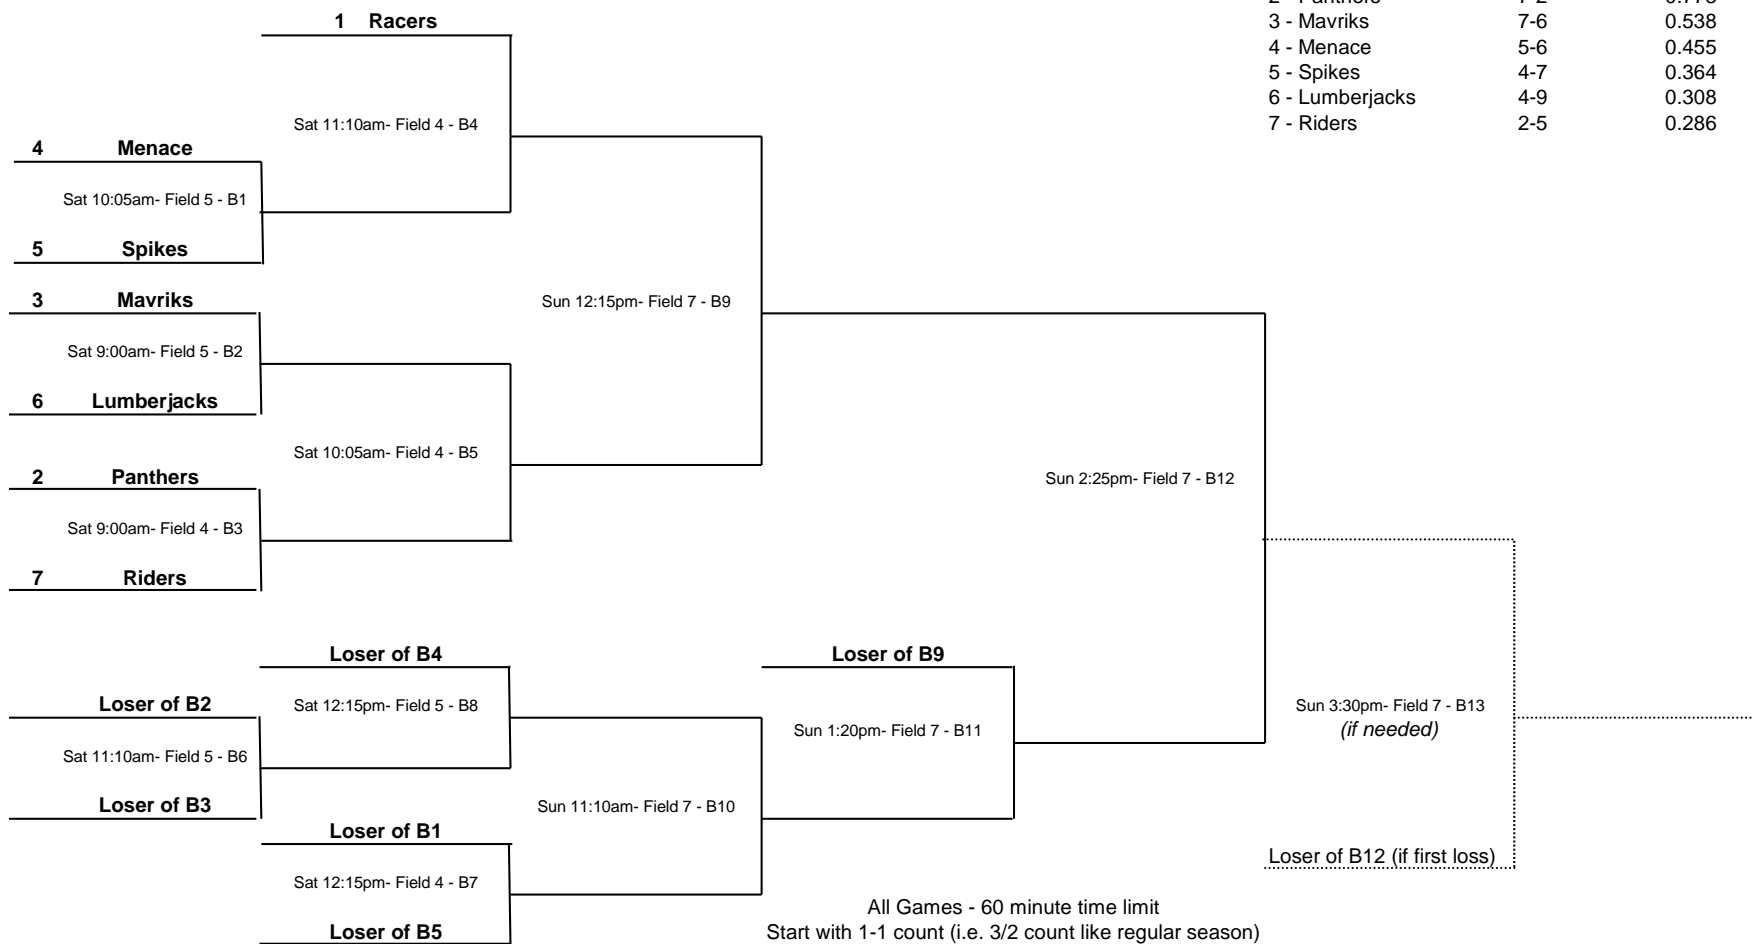

Twin Cities Goodtime Softball League - Division 2 Playoffs - 2007

Playoff Seeding

- 1 - Racers
- 2 - Panthers
- 3 - Mavriks
- 4 - Menace
- 5 - Spikes
- 6 - Lumberjacks
- 7 - Riders

Record within Division

8-2	0.800
7-2	0.778
7-6	0.538
5-6	0.455
4-7	0.364
4-9	0.308
2-5	0.286

All Games - 60 minute time limit
 Start with 1-1 count (i.e. 3/2 count like regular season)
 Winners bracket: high seed chooses home team
 Losers bracket: high seed calls coin toss to determine home team.